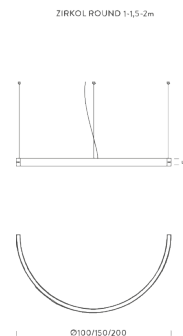

Ø1M | DOWNLIGHT | 2700K

LAMPING

Source	Linear LED
Total power	22,5W
Switching	DALI 1-100%
Tension	110/240V
Color temperature	2700K
Luminous flux	1308lm
Typ CRI	90
Notes	remote driver | RAL 9005 black | RAL 9016 white | shipped assembled

Codes

BZRR1610G15DBO
BZRR1610G15DNE
BZRR1610G15DOR

Structure

white
black
matte gold

Certificazioni