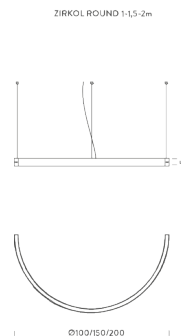

Ø1,5M | DOWNLIGHT | 4000K

LAMPING

Source	Linear LED
Total power	34W
Switching	DALI 1-100%
Tension	110/240V
Color temperature	34W
Luminous flux	2306lm
Typ CRI	90
Notes	RAL 9005 black | RAL 9016 white | shipped assembled

Codes

BZRR1615G15NBO
BZRR1615G15NNE
BZRR1615G15NOR

Structure

white
black
matte gold

Certificazioni