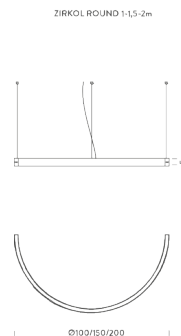

Ø1,5M | UP-DOWNLIGHT | 4000K

LAMPING

Source	Linear LED
Total power	68W
Switching	DALI 1-100%
Tension	110/240V
Color temperature	4000K
Luminous flux	4616lm
Typ CRI	90
Notes	RAL 9005 black | RAL 9016 white | shipped assembled

Codes

BZRR1715G15NBO
BZRR1715G15NNE
BZRR1715G15NOR

Structure

white
black
matte gold

Certificazioni