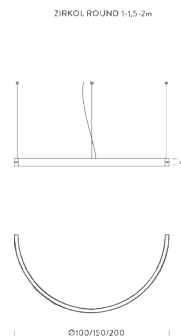

Ø1M | DOWNLIGHT | 3000K

LAMPING

Source	Linear LED
Total power	22,5W
Switching	DALI 1-100%
Tension	110/240V
Color temperature	3000K
Luminous flux	1384lm
Typ CRI	90
Notes	remote driver | RAL 9005 black | RAL 9016 white | shipped assembled

Codes

BZRR1610G15WBO
BZRR1610G15WNE
BZRR1610G15WOR

Structure

white
black
matte gold

Certificazioni