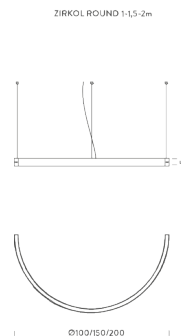

Codes

BZRR1620G15NBO
BZRR1620G15NNE
BZRR1620G15NOR

Structure

white
black
matte gold

Certificazioni

Ø2M | UP-DOWNLIGHT | 2700K

LAMPING

Source	Linear LED
Total power	90W
Switching	DALI 1-100%
Tension	110/240V
Color temperature	2700K
Luminous flux	5250lm
Typ CRI	90
Notes	RAL 9005 black RAL 9016 white shipped assembled