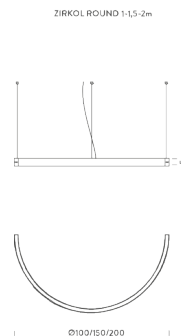

Codes

BZRR1710G15NBO
BZRR1710G15NNE
BZRR1710G15NOR

Structure

white
black
matte gold

Certificazioni

Ø1,5M | DOWNLIGHT | 2700K

LAMPING

Source	Linear LED
Total power	34W
Switching	DALI 1-100%
Tension	110/240V
Color temperature	2700K
Luminous flux	1961lm
Typ CRI	90
Notes	RAL 9005 black RAL 9016 white shipped assembled