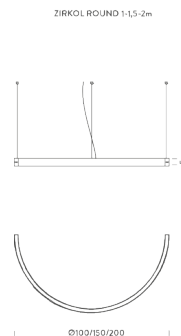

Ø1M | UP-DOWNLIGHT | 2700K

LAMPING

Source	Linear LED
Total power	45W
Switching	DALI 1-100%
Tension	110/240V
Color temperature	2700K
Luminous flux	2615lm
Typ CRI	90
Notes	RAL 9005 black | RAL 9016 white | shipped assembled

Codes

BZRR1710G15DBO
BZRR1710G15DNE
BZRR1710G15DOR

Structure

white
black
matte gold

Certificazioni