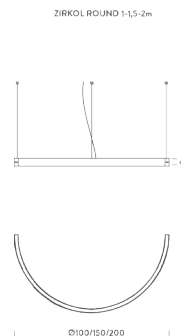

Ø1,5M | DOWNLIGHT | 3000K

LAMPING

Source	Linear LED
Total power	34W
Switching	DALI 1-100%
Tension	110/240V
Color temperature	3000K
Luminous flux	2077lm
Typ CRI	90
Notes	RAL 9005 black | RAL 9016 white | shipped assembled

Codes

BZRR1615G15WBO
BZRR1615G15WNE
BZRR1615G15WOR

Structure

white
black
matte gold

Certificazioni