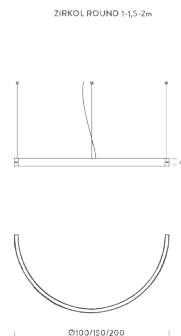

Ø2M | DOWNLIGHT | 2700K

LAMPING

Source	Linear LED
Total power	45W
Switching	DALI 1-100%
Tension	110/240V
Color temperature	2700K
Luminous flux	2630lm
Typ CRI	90
Notes	RAL 9005 black | RAL 9016 white | shipped assembled

Codes

BZRR1620G15DBO
BZRR1620G15DNE
BZRR1620G15DOR

Structure

white
black
matte gold

Certificazioni