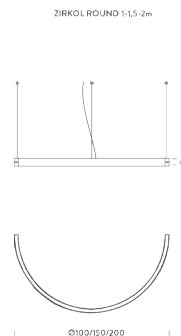

Ø1M | DOWNLIGHT | 4000K

LAMPING

Source	Linear LED
Total power	22,5W
Switching	DALI 1-100%
Tension	110/240V
Color temperature	4000K
Luminous flux	1538lm
Typ CRI	90
Notes	remote driver | RAL 9005 black | RAL 9016 white | shipped assembled

Codes

BZRR1610G15NBO
BZRR1610G15NNE
BZRR1610G15NOR

Structure

white
black
matte gold

Certificazioni