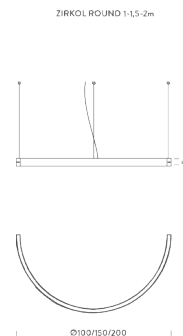

Ø1,5M | DOWNLIGHT | 2700K

LAMPING

Source	Linear LED
Total power	34W
Switching	DALI 1-100%
Tension	110/240V
Color temperature	2700K
Luminous flux	1961lm
Typ CRI	90
Notes	RAL 9005 black | RAL 9016 white | shipped assembled

Codes

BZRR1615G15DBO
BZRR1615G15DNE
BZRR1615G15DOR

Structure

white
black
matte gold

Certificazioni