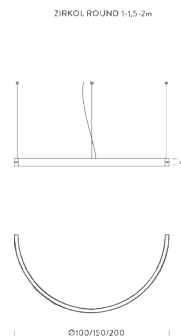

Ø1,5M | UP-DOWNLIGHT | 2700K

LAMPING

Source	Linear
Total power	68W
Switching	DALI 1-100%
Tension	110/240V
Color temperature	2700K
Luminous flux	3923lm
Typ CRI	90
Notes	RAL 9005 black | RAL 9016 white | shipped assembled

Codes

BZRR1715G15DBO
BZRR1715G15DNE
BZRR1715G15DOR

Structure

white
black
matte gold

Certificazioni