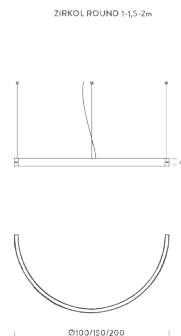

Ø1M | UP-DOWNLIGHT | 3000K

LAMPING

Source	Linear LED
Total power	45W
Switching	DALI 1-100%
Tension	110/240V
Color temperature	3000K
Luminous flux	2769lm
Typ CRI	90
Notes	RAL 9005 black | RAL 9016 white | shipped assembled

Codes

BZRR1710G15WBO
BZRR1710G15WNE
BZRR1710G15WOR

Structure

white
black
matte gold

Certificazioni