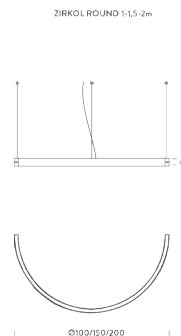

Ø1,5M | UP-DOWNLIGHT | 3000K

LAMPING

Source	Linear LED
Total power	68W
Switching	DALI 1-100%
Tension	110/240V
Color temperature	3000K
Luminous flux	4154lm
Typ CRI	90
Notes	RAL 9005 black | RAL 9016 white | shipped assembled

Codes

BZRR1715G15WBO
BZRR1715G15WNE
BZRR1715G15WOR

Structure

white
black
matte gold

Certificazioni