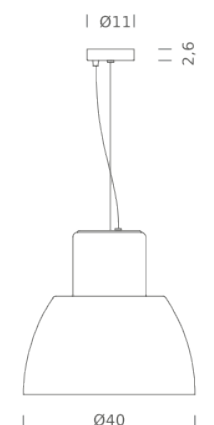

Certificazioni

LOROSAE Ø20

LOROSAE Ø30

LOROSAE Ø40

LAMPING

Source	E27 LED/HALO/FLUO
Total power	100W
Emission	diffused/direct
Switching	dimnable according to bulb
Tension	230V
IP class	20
Dimensions	Ø30x29cm
Notes	cable length 2,5m
Net lamp weight	2 kg

Codes

LOR EWW 52
 LOR EWB 52
 LOR EWG 52
 LOR EWA 52
 LOR EWV 52

Structure

jasmine white
 ocean blue
 sorrento yellow
 sicilian orange
 rosemary green

PACKAGE

Package 01

Dimension: 36x37x38 cm / Gross weight: 3 kg

Certificazioni

LOROSAE Ø20

LOROSAE Ø30

LOROSAE Ø40

LAMPING

Source	E27 LED/HALO/FLUO
Total power	100W
Emission	diffused/direct
Switching	dimnable according to bulb
Tension	230V
IP class	20
Dimensions	Ø40cx39cm
Notes	cable length 2,5m
Net lamp weight	3,5 kg

Codes

LOR EWW 53
 LOR EWB 53
 LOR EWG 53
 LOR EWA 53
 LOR EWV 53

Structure

jasmine white
 ocean blue
 sorrento yellow
 sicilian orange
 rosemary green

PACKAGE

Package 01

Dimension: 46x46x47 cm / Gross weight: 5 kg