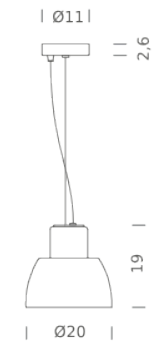

LAMPING

Source	E27 LED/HALO/FLUO
Total power	100W
Emission	diffused/direct
Switching	dimnable according to bulb
Tension	230V
IP class	20
Dimensions	Ø20x19cm
Notes	cable length 2,5m
Net lamp weight	1 kg

Codes

LOR EWW 51
 LOR EWB 51
 LOR EWG 51
 LOR EWA 51
 LOR EWV 51

Structure

jasmine white
 ocean blue
 sorrento yellow
 sicilian orange
 rosemary green

PACKAGE

Package 01

Dimension: 28x27x27 cm / Gross weight: 1,50 kg

Certificazioni

LOROSAE Ø20

LOROSAE Ø30

LOROSAE Ø40

LAMPING

Source	E27 LED/HALO/FLUO
Total power	100W
Emission	diffused/direct
Switching	dimnable according to bulb
Tension	230V
IP class	20
Dimensions	Ø30x29cm
Notes	cable length 2,5m
Net lamp weight	2 kg

Certificazioni

LOROSAE Ø20

LOROSAE Ø30

LOROSAE Ø40

LAMPING

Source	E27 LED/HALO/FLUO
Total power	100W
Emission	diffused/direct
Switching	dimnable according to bulb
Tension	230V
IP class	20
Dimensions	Ø40cx39cm
Notes	cable length 2,5m
Net lamp weight	3,5 kg