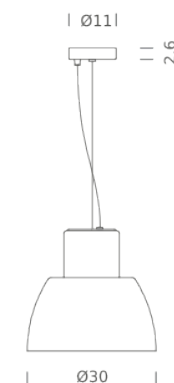

LAMPING

Source	E27 LED/HALO/FLUO
Total power	100W
Emission	diffused/direct
Switching	dimnable according to bulb
Tension	230V
IP class	20
Dimensions	Ø20x19cm
Notes	cable length 2,5m
Net lamp weight	1 kg

Certificazioni

LOROSAE Ø20

LOROSAE Ø30

LOROSAE Ø40

LAMPING

Source	E27 LED/HALO/FLUO
Total power	100W
Emission	diffused/direct
Switching	dimnable according to bulb
Tension	230V
IP class	20
Dimensions	Ø30x29cm
Notes	cable length 2,5m
Net lamp weight	2 kg

Codes

LOR EWW 52
 LOR EWB 52
 LOR EWG 52
 LOR EWA 52
 LOR EWV 52

Structure

jasmine white
 ocean blue
 sorrento yellow
 sicilian orange
 rosemary green

PACKAGE

Package 01

Dimension: 36x37x38 cm / Gross weight: 3 kg

Certificazioni

LOROSAE Ø20

LOROSAE Ø30

LOROSAE Ø40

LAMPING

Source	E27 LED/HALO/FLUO
Total power	100W
Emission	diffused/direct
Switching	dimnable according to bulb
Tension	230V
IP class	20
Dimensions	Ø40cx39cm
Notes	cable length 2,5m
Net lamp weight	3,5 kg