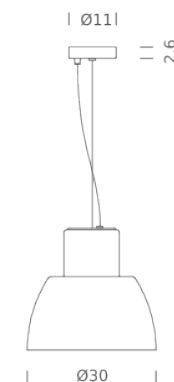

LOROSAE Ø30