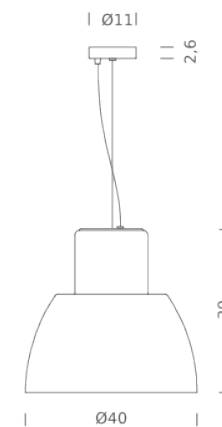

LAMPING

Source	E27 LED/HALO/FLUO
Total power	100W
Emission	diffused/direct
Switching	dimnable according to bulb
Tension	230V
IP class	20
Dimensions	Ø20x19cm
Notes	cable length 2,5m
Net lamp weight	1 kg

Certificazioni

LOROSAE Ø20

LOROSAE Ø30

LOROSAE Ø40

LAMPING

Source	E27 LED/HALO/FLUO
Total power	100W
Emission	diffused/direct
Switching	dimnable according to bulb
Tension	230V
IP class	20
Dimensions	Ø30x29cm
Notes	cable length 2,5m
Net lamp weight	2 kg

Codes

LOR EWW 52
 LOR EWB 52
 LOR EWG 52
 LOR EWA 52
 LOR EWV 52

Structure

jasmine white
 ocean blue
 sorrento yellow
 sicilian orange
 rosemary green

PACKAGE

Package 01

Dimension: 36x37x38 cm / Gross weight: 3 kg

Certificazioni

LOROSAE Ø20

LOROSAE Ø30

LOROSAE Ø40

LAMPING

Source	E27 LED/HALO/FLUO
Total power	100W
Emission	diffused/direct
Switching	dimnable according to bulb
Tension	230V
IP class	20
Dimensions	Ø40cx39cm
Notes	cable length 2,5m
Net lamp weight	3,5 kg