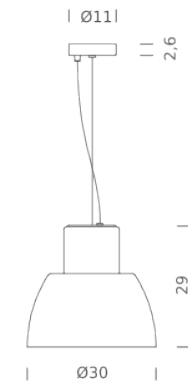

LAMPING

Source	E27 LED/HALO/FLUO
Total power	100W
Emission	diffused/direct
Switching	dimnable according to bulb
Tension	230V
IP class	20
Dimensions	Ø20x19cm
Notes	cable length 2,5m
Net lamp weight	1 kg

Codes

LOR EWW 51
 LOR EWB 51
 LOR EWG 51
 LOR EWA 51
 LOR EWV 51

Structure

jasmine white
 ocean blue
 sorrento yellow
 sicilian orange
 rosemary green

PACKAGE

Package 01

Dimension: 28x27x27 cm / Gross weight: 1,50 kg

Certificazioni

LOROSAE Ø20

LOROSAE Ø30

LOROSAE Ø40

LAMPING

Source	E27 LED/HALO/FLUO
Total power	100W
Emission	diffused/direct
Switching	dimnable according to bulb
Tension	230V
IP class	20
Dimensions	Ø30x29cm
Notes	cable length 2,5m
Net lamp weight	2 kg

Certificazioni

LOROSAE Ø20

LOROSAE Ø30

LOROSAE Ø40

LAMPING

Source	E27 LED/HALO/FLUO
Total power	100W
Emission	diffused/direct
Switching	dimnable according to bulb
Tension	230V
IP class	20
Dimensions	Ø40cx39cm
Notes	cable length 2,5m
Net lamp weight	3,5 kg