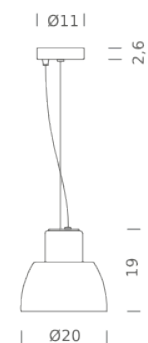

LAMPING

Source	E27 LED/HALO/FLUO
Total power	100W
Emission	diffused/direct
Switching	dimnable according to bulb
Tension	230V
IP class	20
Dimensions	Ø20x19cm
Notes	cable length 2,5m
Net lamp weight	1 kg

Certificazioni

LOROSAE Ø20

LOROSAE Ø30

LOROSAE Ø40

LAMPING

Source	E27 LED/HALO/FLUO
Total power	100W
Emission	diffused/direct
Switching	dimnable according to bulb
Tension	230V
IP class	20
Dimensions	Ø30x29cm
Notes	cable length 2,5m
Net lamp weight	2 kg

Codes

LOR EWW 52
 LOR EWB 52
 LOR EWG 52
 LOR EWA 52
 LOR EWV 52

Structure

jasmine white
 ocean blue
 sorrento yellow
 sicilian orange
 rosemary green

PACKAGE

Package 01

Dimension: 36x37x38 cm / Gross weight: 3 kg

Certificazioni

LOROSAE Ø20

LOROSAE Ø30

LOROSAE Ø40

LAMPING

Source	E27 LED/HALO/FLUO
Total power	100W
Emission	diffused/direct
Switching	dimnable according to bulb
Tension	230V
IP class	20
Dimensions	Ø40cx39cm
Notes	cable length 2,5m
Net lamp weight	3,5 kg