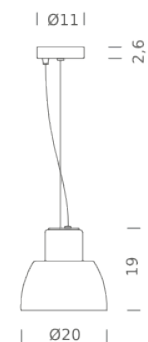

LAMPING

Source	E27 LED/HALO/FLUO
Total power	100W
Emission	diffused/direct
Switching	dimnable according to bulb
Tension	230V
IP class	20
Dimensions	Ø40cx39cm
Notes	cable length 2,5m
Net lamp weight	3,5 kg

Codes

LOR EWW 53
LOR EWB 53
LOR EWG 53
LOR EWA 53
LOR EWV 53

Structure

jasmine white
ocean blue
sorrento yellow
sicilian orange
rosemary green

PACKAGE

Package 01

Dimension: 46x46x47 cm / Gross weight: 5 kg

Certificazioni

LOROSAE Ø20