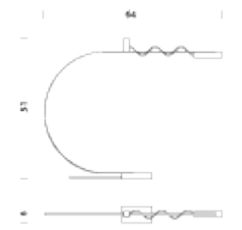

2700K

LAMPING

Source	LED linear
Total power	2W
Switching	dimnable on board
Tension	220/240V
Color temperature	2700K
Luminous flux	470lm
IP class	20
Dimensions	64x51x6
Materials	aluminium+inox

Codes

CUP LHH 11

Structure

chrome

Certificazioni

3000K

LAMPING

Source	LED linear
Total power	2W
Switching	dimnable on board
Tension	220/240V
Color temperature	3000K
Luminous flux	470lm
IP class	20
Dimensions	64x51x6
Materials	aluminium+inox