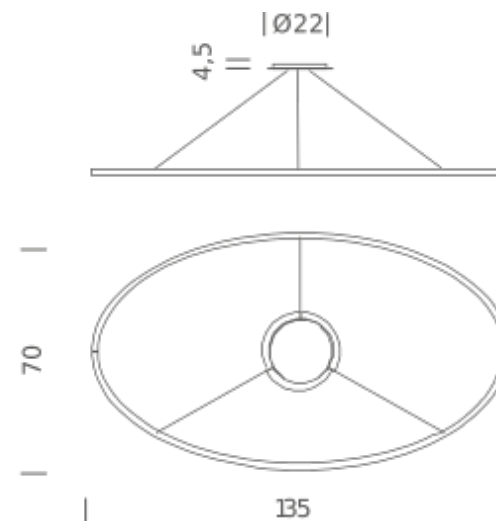

DOWNLIGHT 2700K

LAMPING

Source	linear LED
Total power	66W
Emission	diffused orientable
Switching	dimnable 1-10V
Tension	110/240V
Color temperature	2700K
Luminous flux	3450lm
Typ CRI	85
Energy class	A+
Materials	Aluminium
Notes	adjustable cable length from 2,5m to 0,4m, DALI version on request

Codes

ELP LW2 54
ELP LN2 54
ELP LO2 54
ELP LL2 54
ELP LGW 54

Structure/Diffuser

white/white
black/white
gold painted/white
polished aluminium/white
gold polished anodized/white

PACKAGE

Package 01 Dimension: 15x80x150 cm / Gross weight: 7,5 kg

Certificazioni

DOWNLIGHT 3000K

LAMPING

Source	linear LED
Total power	66W
Emission	diffused orientable
Switching	dimnable 1-10V
Tension	110/240V
Color temperature	3000K
Luminous flux	3450lm
Typ CRI	85
Energy class	A+
Materials	Aluminium
Notes	adjustable cable length from 2,5m to 0,4m, DALI version on request

Codes

ELP LWW 54
ELP LNW 54
ELP LOW 54
ELP LLW 54

Structure/Diffuser

white/white
black/white
gold painted/white
polished aluminium/white

PACKAGE

Package 01 Dimension: 15x80x150 cm / Gross weight: 7,5 kg

Certificazioni