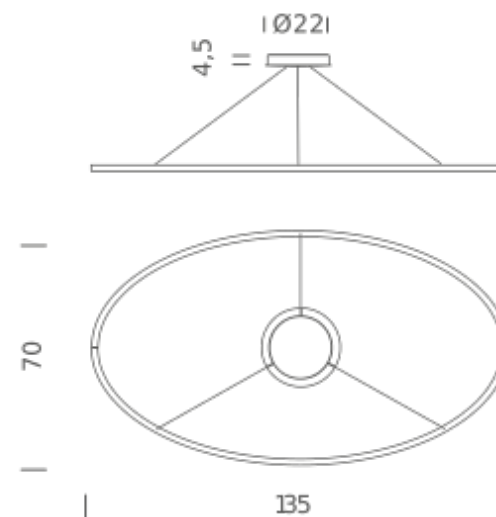

Codes

ELP LWW 54
ELP LNW 54
ELP LOW 54
ELP LLW 54

Structure

white
black
gold painted
polished aluminium

PACKAGE

Package 01 Dimension: 15x80x150 cm / Gross weight: 7,5 kg

Certificazioni

UPLIGHT 2700K

LAMPING

Source	linear LED
Total power	69W
Emission	diffused
Switching	dimnable 1-10V
Tension	110-240V
Color temperature	2700K
Luminous flux	3450lm
Typ CRI	85
IP class	20
Materials	Aluminium
Notes	adjustable cable length from 2,5m to 0,4m, DALI version on request

Codes

ELP LW2 53
ELP LN2 53
ELP LO2 53
ELP LL2 53
ELP LGW 53

Structure

white
black
gold painted
polished aluminium
gold polished anodized

PACKAGE

Package 01 Dimension: 15x80x150 cm / Gross weight: 7,5 kg

Certificazioni

Codes

ELP LWW 53
ELP LNW 53
ELP LOW 53
ELP LLW 53

Structure

white
black
gold painted
polished aluminium

PACKAGE

Package 01 Dimension: 15x80x150 cm / Gross weight: 7,5 kg

Certificazioni