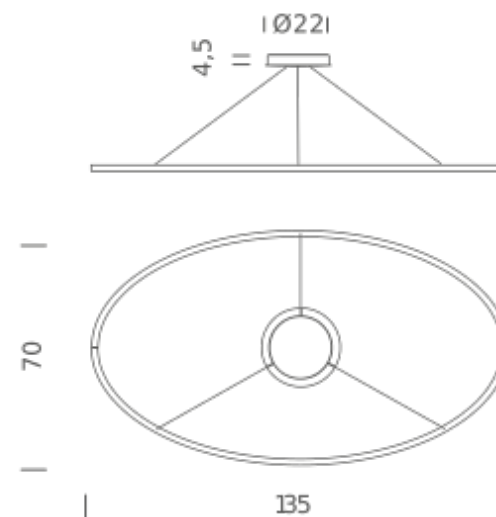

LAMPING

Source	linear LED
Total power	69W
Emission	diffused
Switching	dimnable 1-10V
Tension	110-240V
Color temperature	2700K
Luminous flux	3450lm
Typ CRI	85
IP class	20
Materials	Aluminium
Notes	adjustable cable length from 2,5m to 0,4m, DALI version on request

Codes

ELP LW2 53
ELP LN2 53
ELP LO2 53
ELP LL2 53
ELP LGW 53

Structure

white
black
gold painted
polished aluminium
gold polished anodized

PACKAGE

Package 01 Dimension: 15x80x150 cm / Gross weight: 7,5 kg

Certificazioni

Codes

ELP LWW 53
ELP LNW 53
ELP LOW 53
ELP LLW 53

Structure

white
black
gold painted
polished aluminium

PACKAGE

Package 01 Dimension: 15x80x150 cm / Gross weight: 7,5 kg

Certificazioni