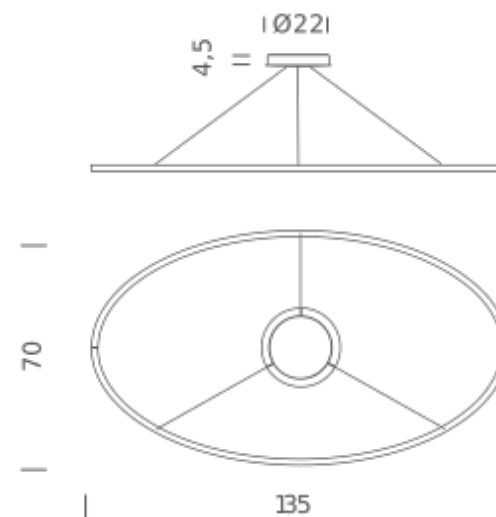

DOWNLIGHT 2700K

LAMPING

Source	linear LED
Total power	69W
Emission	diffused
Switching	dimnable 1-10V
Tension	110-240V
Color temperature	2700K
Luminous flux	3450lm
Typ CRI	85
IP class	20
Materials	Aluminium
Notes	adjustable cable length from 2,5m to 0,4m, DALI version on request, TRIAC VERSION on request

Codes

ELP LW2 54
ELP LN2 54
ELP LO2 54
ELP LL2 54
ELP LGW 54

Structure

white
black
gold painted
polished aluminium
gold polished anodized

PACKAGE

Package 01 Dimension: 15x80x150 cm / Gross weight: 7,5 kg

Certificazioni

DOWNLIGHT 3000K

LAMPING

Source	linear LED
Total power	69W
Emission	diffused
Switching	dimnable 1-10V
Tension	110-240V
Color temperature	3000K
Luminous flux	3450lm
Typ CRI	85
IP class	20
Materials	Aluminium
Notes	adjustable cable length from 2,5m to 0,4m, DALI version on request

Codes

ELP LWW 54
ELP LNW 54
ELP LOW 54
ELP LLW 54

Structure

white
black
gold painted
polished aluminium

PACKAGE

Package 01 Dimension: 15x80x150 cm / Gross weight: 7,5 kg

Certificazioni

UPLIGHT 2700K