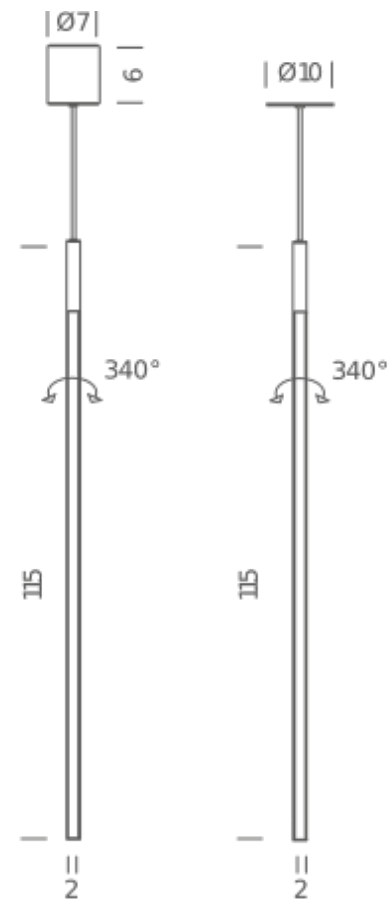

LED RECESSED 2700K

LAMPING

Source	linear LED
Total power	19W
Emission	diffused side emission
Switching	dimmable 1-10V
Tension	110-240V
Color temperature	2700K
Luminous flux	1125lm
Typ CRI	85
Energy class	A+
IP class	20
Materials	Aluminium + PC + ABS
Notes	cable length max 3m, 360° orientable, recessed hole Ø8xHmin 4cm

Codes

LIN LW2 5A

Structure/Diffuser

white/white

PACKAGE

Package 01

Dimension: 15x20x130 cm / Gross weight: 2,7 kg

Certificazioni