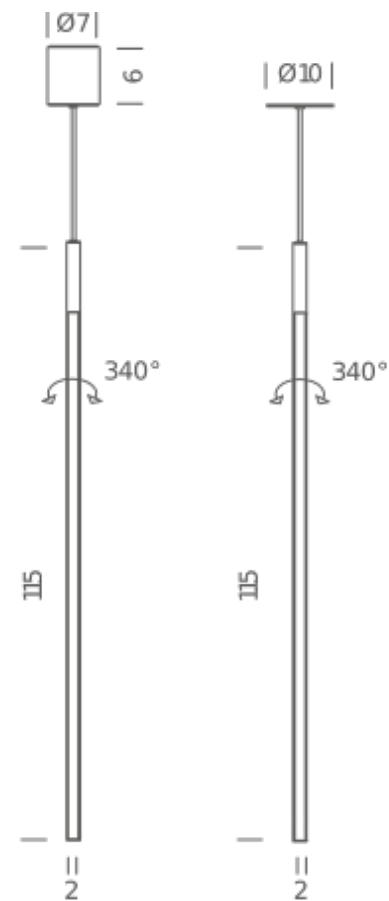

3000K

LAMPING

Source	linear LED
Total power	12W
Emission	diffused side emission
Switching	on/off
Tension	110-240V
Color temperature	3000K
Luminous flux	475lm
Typ CRI	85
IP class	20
Materials	Aluminium + PC + ABS
Notes	cable length max 3m, 360° orientable

Codes

LIN LWW 59

Structure

white

PACKAGE

Package 01

Dimension: 15x20x130 cm / Gross weight: 2,7 kg

Certificazioni