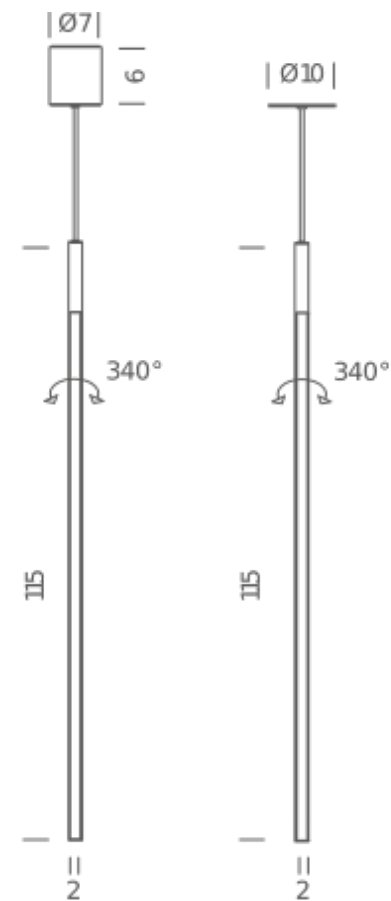

2700K

LAMPING

Source	linear LED
Total power	12W
Emission	diffused side emission
Switching	on/off
Tension	110-240V
Color temperature	2700K
Luminous flux	475lm
Typ CRI	85
IP class	20
Materials	Aluminium + PC + ABS
Notes	cable length max 3m, 360° orientable

Codes

LIN LW2 59

Structure

white

PACKAGE

Package 01

Dimension: 15x20x130 cm / Gross weight: 2,7 kg

Certificazioni