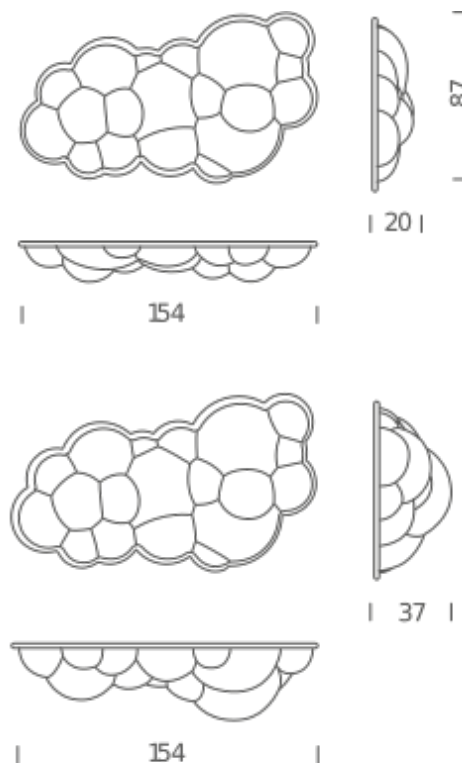

LED H20

LAMPING

Source	linear LED
Total power	66W
Emission	diffused
Switching	dimmable 1-10V
Tension	110-240V
Color temperature	2700K
Luminous flux	4500lm
Typ CRI	85
Materials	polyethylene
Notes	
Net lamp weight	11 kg

Codes

NUV LWW 33

Structure

white

PACKAGE

Package 01

Dimension: 94x167x40 cm / Gross weight: 19 kg

Certificazioni

LED H37

LAMPING

Source	linear LED
Total power	66W
Emission	diffused
Switching	dimmable 1-10V
Tension	110-240V
Color temperature	2700K
Luminous flux	4500lm
Typ CRI	85
IP class	20
Materials	polyethylene
Net lamp weight	11 kg

Codes

NUV LWW 34

Structure

white

PACKAGE

Package 01

Dimension: 94x167x53 cm / Gross weight: 19 kg

Certificazioni