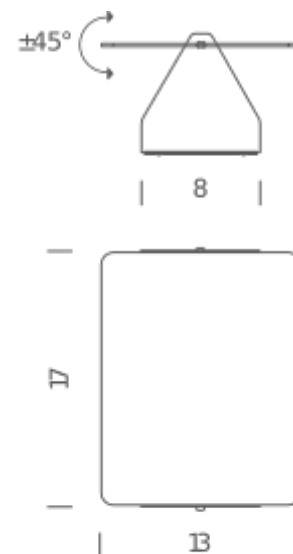

LED

LAMPING

Source	LED board
Total power	10W
Emission	direct/indirect orientable
Switching	ON/OFF
Tension	110-240V
Color temperature	3000K
Luminous flux	235lm
Typ CRI	85
IP class	20
Dimensions	17x13x8cm
Materials	aluminium
Notes	White body
Net lamp weight	0,8 kg

Codes

AVP LWD 31	white/natural anodized
AVP LWN 31	white/black anodized
AVP LWR 31	white/red
AVP LWG 31	white/yellow
AVP LWB 31	white/blue
AVP LWH 31	white/polished inox
AVP LWW31	white/white

PACKAGE

Package 01	Dimension: 15x24x10 cm / Gross weight: 0,9 kg

Certificazioni