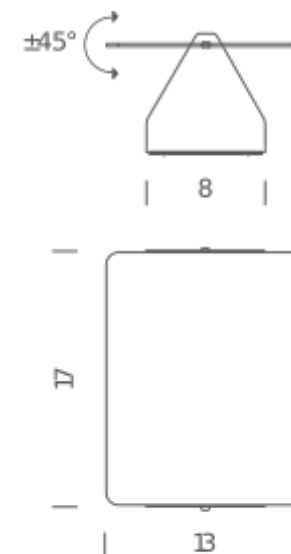

LAMPING

Source	LED board
Total power	10W
Emission	direct/indirect orientable
Switching	ON/OFF
Tension	110-240V
Color temperature	3000K
Luminous flux	235lm
Typ CRI	85
IP class	20
Dimensions	17x13x8cm
Materials	aluminium
Notes	White body
Net lamp weight	0,8 kg

Certificazioni

E14 LED/HALO/FLUO

LAMPING

Source	E14
Total power	8W
Emission	direct/indirect orientable
Switching	dimnable according to bulb
Tension	230V
IP class	20
Dimensions	17x13x8cm
Materials	aluminium
Notes	cable length 1,1m, switch on board, bulb Ømax 3cm (not included). With external cable plug (removable). White body. Red RAL3002, yellow RAL1033, blue RAL5002

PACKAGE

Package 01 Dimension: 15x24x10 cm

Certificazioni

LED OUTDOOR

LAMPING

Source	LED board
Total power	10W
Emission	direct/indirect orientable
Switching	dimmable TRIAC
Tension	110-240V
Color temperature	3000K
Luminous flux	235lm
Typ CRI	85
IP class	54
Dimensions	13x17x8,5cm
Materials	aluminium
Notes	white body, white RAL 9003, red RAL 3002, yellow RAL 1033, blue RAL 5002