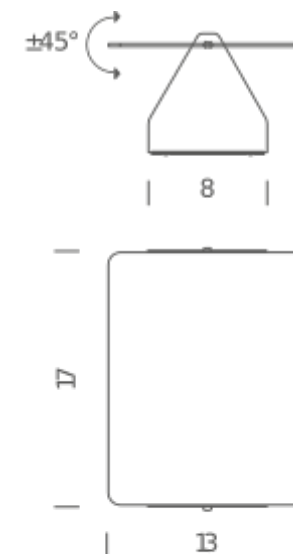

R7S HALO

LAMPING

Source	R7s (75mm)
Total power	80W
Emission	direct/indirect orientable
Switching	dimnable according to bulb
Tension	230V
IP class	20
Dimensions	17x13x8cm
Materials	aluminium
Notes	Only for horizontal installation. White body
Net lamp weight	0,8 kg

Codes

AVP HWD 31
AVP HWN 31
AVP HWH 31

Structure/Diffuser

white/natural anodized
white/black anodized
white/polished inox

PACKAGE

Package 01 Dimension: 15x24x10 cm / Gross weight: 0,9 kg

Certificazioni

LED

LAMPING

Source	LED board
Total power	10W
Emission	direct/indirect orientable
Switching	ON/OFF
Tension	110-240V
Color temperature	3000K
Luminous flux	235lm
Typ CRI	85
IP class	20
Dimensions	17x13x8cm
Materials	aluminium
Notes	White body
Net lamp weight	0,8 kg

PACKAGE

Package 01 Dimension: 15x24x10 cm

Certificazioni

LED OUTDOOR

LAMPING

Source	LED board
Total power	10W
Emission	direct/indirect orientable
Switching	dimmable TRIAC
Tension	110-240V
Color temperature	3000K
Luminous flux	235lm
Typ CRI	85
IP class	54
Dimensions	13x17x8,5cm
Materials	aluminium
Notes	white body, white RAL 9003, red RAL 3002, yellow RAL 1033, blue RAL 5002