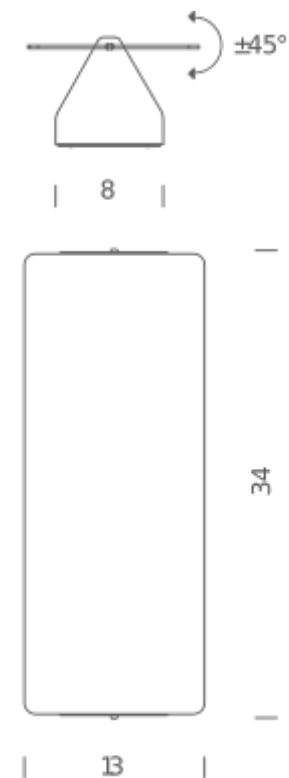

E14 LED/HALO/FLUO

LAMPING

Source	E14
Total power	2x8W
Emission	direct/indirect orientable
Switching	dimnable according to bulb
Tension	230V
IP class	20
Dimensions	34x13x8cm
Materials	aluminium
Notes	Bulb \varnothing max 3cm (not included). White body
Net lamp weight	1,25 kg

PACKAGE

Package 01 Dimension: 16x37x16 cm / Gross weight: 1,75 kg

Certificazioni

R7S HALO

LAMPING

Source	R7s (75mm)
Total power	2x80W
Emission	direct/indirect orientable
Switching	dimnable according to bulb
Tension	230V
IP class	20
Dimensions	34x13x8cm
Materials	aluminium
Notes	Only for horizontal installation. White body
Net lamp weight	1,25 kg

Codes

AVP HWD 33
AVP HWN 33
AVP HWH 33

Structure/Diffuser

white/natural anodized
white/black anodized
white/polished inox

PACKAGE

Package 01 Dimension: 16x37x16 cm / Gross weight: 1,75 kg

Certificazioni

0,2 m

Codes

AVP LWD 33	white/natural anodized
AVP LWN 33	white/black anodized
AVP LWH 33	white/polished inox
AVP LWW 33	white/white
AVP LWR 33	white/red
AVP LWG 33	white/yellow
AVP LWB 33	white/blue

PACKAGE

Package 01 Dimension: 16x37x16 cm / Gross weight: 1,75 kg