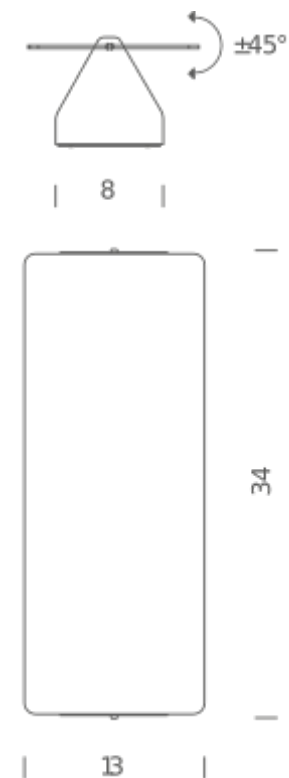

E14 LED/HALO/FLUO

LAMPING

Source	E14
Total power	2x8W
Emission	direct/indirect orientable
Switching	dimnable according to bulb
Tension	230V
IP class	20
Dimensions	34x13x8cm
Materials	aluminium
Notes	Bulb \varnothing max 3cm (not included). White body
Net lamp weight	1,25 kg

PACKAGE

Package 01 Dimension: 16x37x16 cm / Gross weight: 1,75 kg

Certificazioni

R7S HALO

LAMPING

Source	R7s (75mm)
Total power	2x80W
Emission	direct/indirect orientable
Switching	dimnable according to bulb
Tension	230V
IP class	20
Dimensions	34x13x8cm
Materials	aluminium
Notes	Only for horizontal installation. White body
Net lamp weight	1,25 kg

Codes

AVP HWD 33
AVP HWN 33
AVP HWH 33

Structure/Diffuser

white/natural anodized
white/black anodized
white/polished inox

PACKAGE

Package 01 Dimension: 16x37x16 cm / Gross weight: 1,75 kg

Certificazioni

0,2 m

LED

LAMPING

Source	LED board
Total power	20W
Emission	direct/indirect orientable
Switching	ON/OFF
Tension	110-240V
Color temperature	3000K
Luminous flux	585lm
Typ CRI	85
IP class	20
Dimensions	34x13x8cm
Materials	aluminium
Notes	White body. Red RAL3002, yellow RAL1033, blue RAL5002
Net lamp weight	1,25 kg