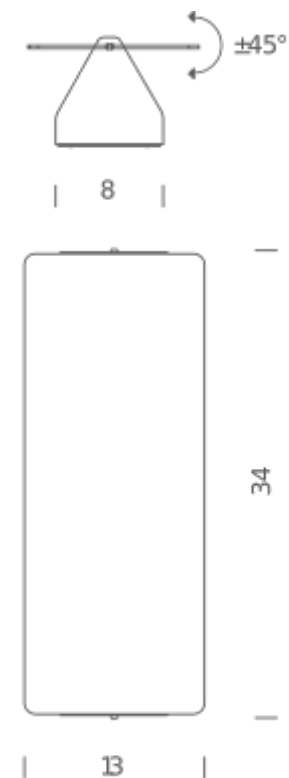

LED

LAMPING

Source	LED board
Total power	20W
Emission	direct/indirect orientable
Switching	ON/OFF
Tension	110-240V
Color temperature	3000K
Luminous flux	585lm
Typ CRI	85
IP class	20
Dimensions	34x13x8cm
Materials	aluminium
Notes	White body. Red RAL3002, yellow RAL1033, blue RAL5002
Net lamp weight	1,25 kg

Codes

AVP LWD 33	white/natural anodized
AVP LWN 33	white/black anodized
AVP LWH 33	white/polished inox
AVP LWW 33	white/white
AVP LWR 33	white/red
AVP LWG 33	white/yellow
AVP LWB 33	white/blue

PACKAGE

Package 01 Dimension: 16x37x16 cm / Gross weight: 1,75 kg

Certificazioni