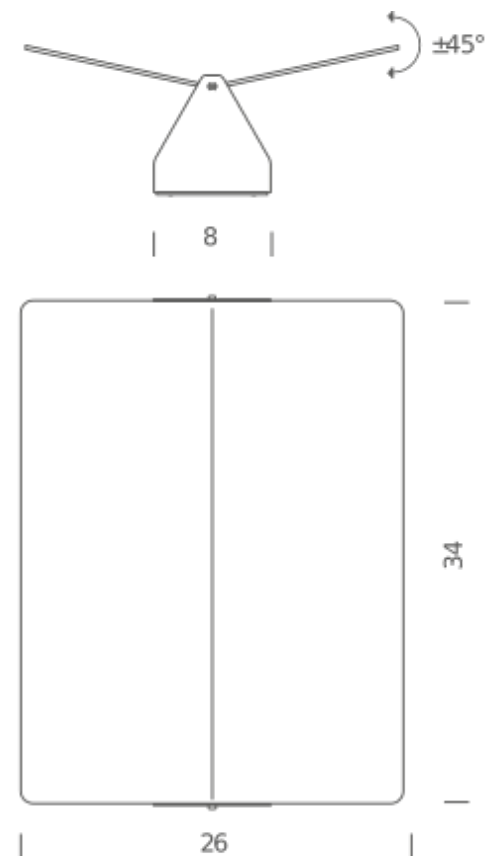

E14 LED/HALO/FLUO

LAMPING

Source	E14
Total power	2x8W
Emission	direct/indirect orientable
Switching	dimnable according to bulb
Tension	230V
IP class	20
Dimensions	26x34x8cm
Materials	aluminium
Notes	Bulb Ø3cm max. White body Only for vertical installation
Net lamp weight	1,25 kg

Codes

AVP EWD 32
AVP EWN 32
AVP EWR 32
AVP EWG 32
AVP EWB 32
AVP EWW 32

Structure/Diffuser

white/natural anodized
white/black anodized
white/red
white/yellow
white/blue
white/white

PACKAGE

Package 01

Dimension: 23x37x10 cm / Gross weight: 1,75 kg

Certificazioni

R7S (75MM)

LAMPING

Source	R7s (75mm)
Total power	2x80W
Emission	direct/indirect orientable
Switching	dimnable according to bulb
Tension	230V
IP class	20
Dimensions	26x34x8cm
Materials	aluminium
Notes	only for horizontal installation. White body Only for vertical installation
Net lamp weight	1,35 kg

LED

LAMPING

Source	LED board
Total power	20W
Emission	direct/indirect orientable
Switching	ON/OFF
Tension	230V
Color temperature	3000K
Luminous flux	826lm
Typ CRI	85
IP class	20
Dimensions	26x34x8cm
Materials	aluminium
Notes	White body. Red RAL3002, yellow RAL1033, blue RAL5002 Only for vertical installation
Net lamp weight	1,25 kg