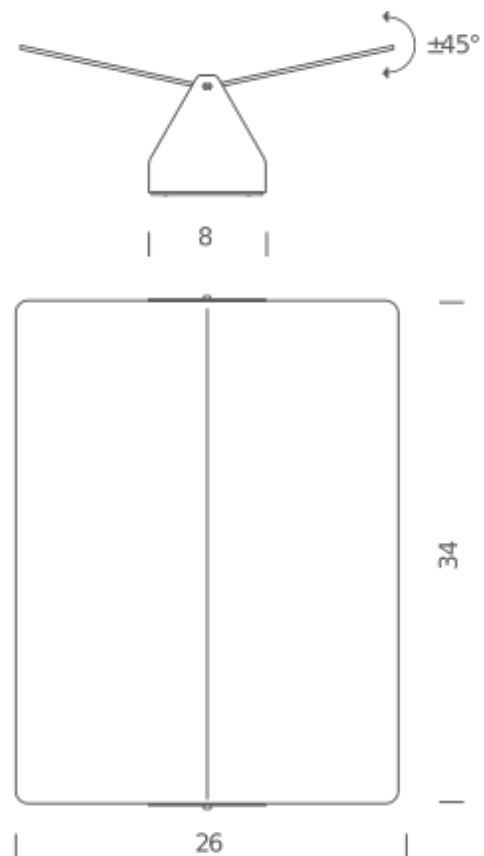

E14 LED/HALO/FLUO

LAMPING

Source	E14
Total power	2x8W
Emission	direct/indirect orientable
Switching	dimnable according to bulb
Tension	230V
IP class	20
Dimensions	26x34x8cm
Materials	aluminium
Notes	Bulb Ø3cm max. White body Only for vertical installation
Net lamp weight	1,25 kg

Certificazioni

R7S (75MM)

LAMPING

Source	R7s (75mm)
Total power	2x80W
Emission	direct/indirect orientable
Switching	dimnable according to bulb
Tension	230V
IP class	20
Dimensions	26x34x8cm
Materials	aluminium
Notes	only for horizontal installation. White body Only for vertical installation
Net lamp weight	1,35 kg

Codes

AVP HWD 32
AVP HWN 32

Structure/Diffuser

white/natural anodized
white/black anodized

PACKAGE

Package 01 Dimension: 25x36x14 cm / Gross weight: 1,85 kg

Certificazioni

0,2m

LED

LAMPING

Source	LED board
Total power	20W
Emission	direct/indirect orientable
Switching	ON/OFF
Tension	230V
Color temperature	3000K
Luminous flux	826lm
Typ CRI	85
IP class	20
Dimensions	26x34x8cm
Materials	aluminium
Notes	White body. Red RAL3002, yellow RAL1033, blue RAL5002 Only for vertical installation
Net lamp weight	1,25 kg