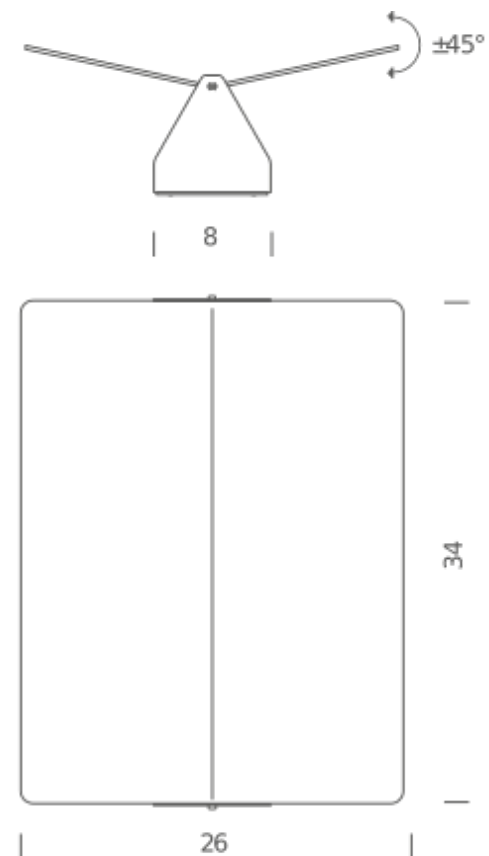

LED

LAMPING

Source	LED board
Total power	20W
Emission	direct/indirect orientable
Switching	ON/OFF
Tension	230V
Color temperature	3000K
Luminous flux	826lm
Typ CRI	85
IP class	20
Dimensions	26x34x8cm
Materials	aluminium
Notes	White body. Red RAL3002, yellow RAL1033, blue RAL5002 | Only for vertical installation
Net lamp weight	1,25 kg

Codes

AVP LWD 32	white/natural anodized
AVP LWN 32	white/black anodized
AVP LWW 32	white/white
AVP LWR 32	white/red
AVP LWG 32	white/yellow
AVP LWB 32	white/blue

PACKAGE

Package 01 Dimension: 23x37x10 cm / Gross weight: 1,75 kg

Certificazioni