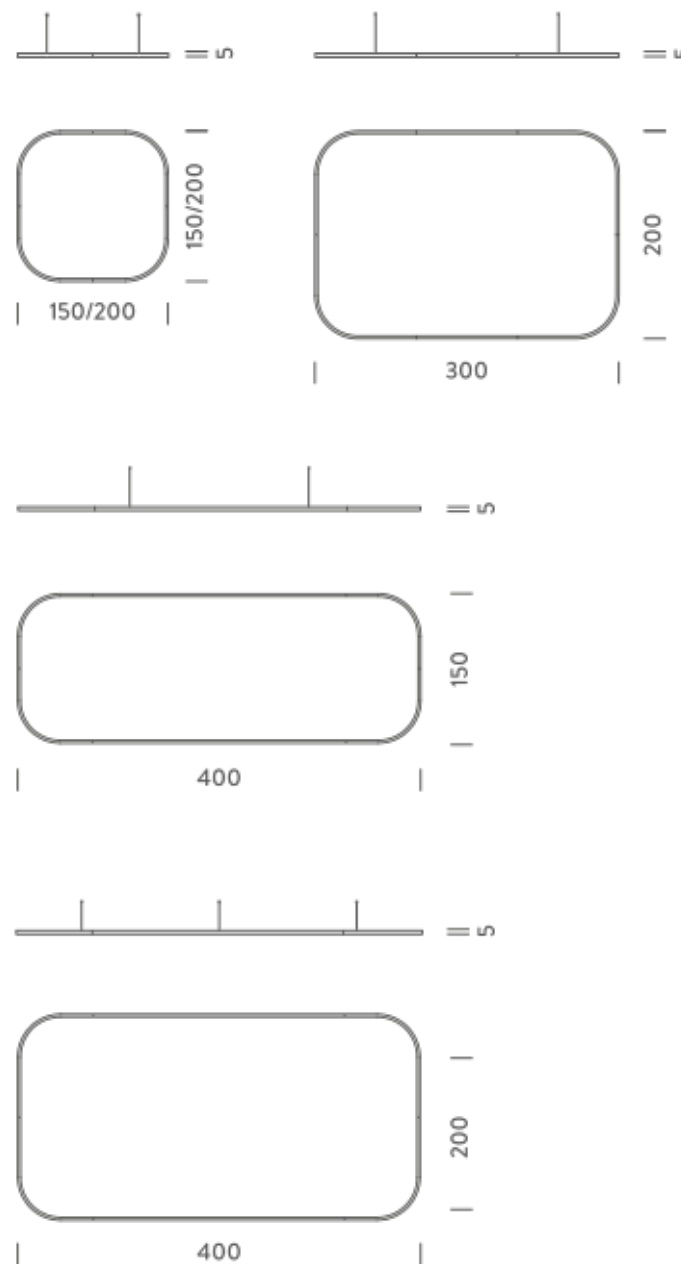

4X2M | UP - DOWNLIGHT - 2700K

LAMPING

Source	Linear LED
Total power	326W
Emission	Diffused orientable
Switching	DALI 1-100%
Tension	220/240V
Color temperature	2700K
Luminous flux	18859lm
Typ CRI	90
Energy class	E
IP class	40
Dimensions	400x200x5cm
Materials	Aluminium
Notes	included: 2 drivers WALIM250W24VIN, 2x dimmer interface WDIMDALIHP, 4 electrical cables 5m, 6x adjustable metal cables length 3m (including ceiling attachment). Shipped in 4 pieces
Customization options	Shapes, sizes
Accessories	Canopy, for concrete ceiling | Ceiling plate, for false ceiling
Net lamp weight	13,2 kg

Codes

BZRQ1724G15DBO

BZRQ1724G15DNE

BZRQ1724G15DOR

PACKAGE

Package 01

Structure

white

black

gold

Dimension: 310x110x15 cm / Gross weight: 21,2 kg

Certificazioni

NEMO^{3,000}