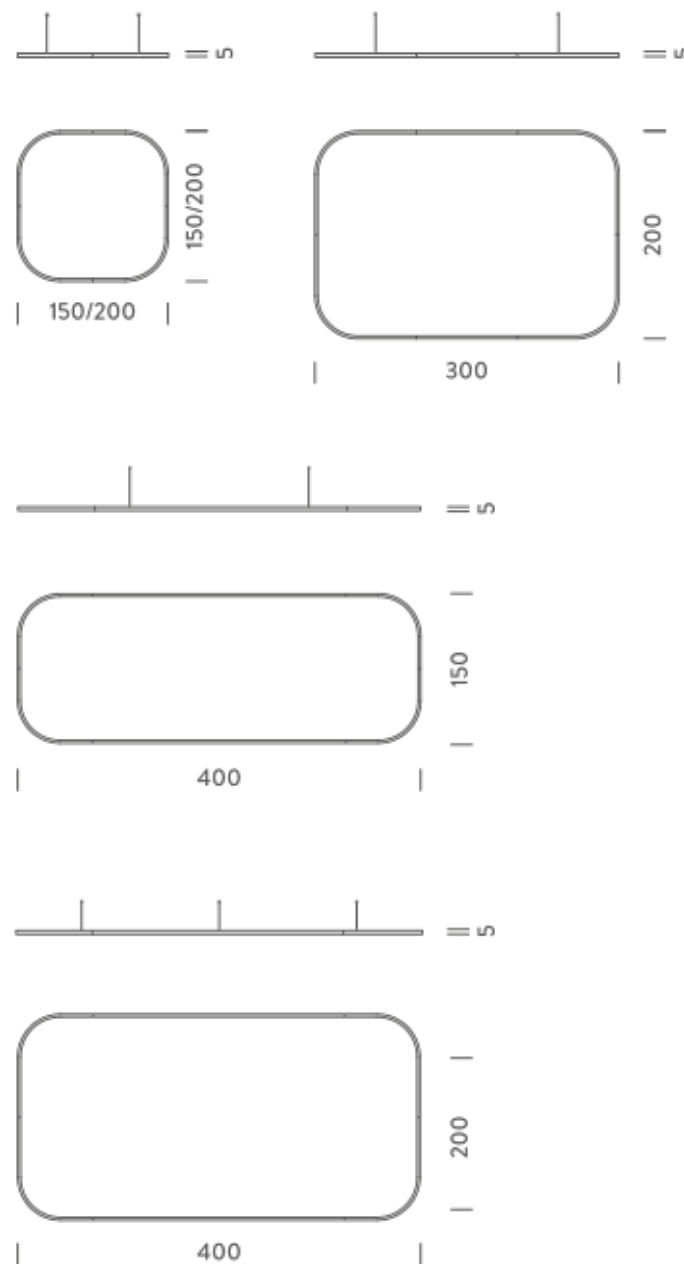

3X2M | DOWNLIGHT - 4000K

LAMPING

Source	Linear LED
Total power	134W
Emission	Diffused orientable
Switching	DALI 1-100%
Tension	220/240V
Color temperature	4000K
Luminous flux	9134lm
Typ CRI	90
Energy class	D
IP class	40
Dimensions	300x200x5cm
Materials	Aluminium
Notes	included: 1 driver WALIM150W24VIN, 1 dimmer interface WDIMDALIHP, 2 electrical cables 5m, 4x adjustable metal cables length 3m (including ceiling attachment). Shipped in 2 pieces

Customization options

Accessories

Net lamp weight

Codes

BZRQ1610G15NBO
BZRQ1610G15NNE
BZRQ1610G15NOR

Structure

white
black
gold

PACKAGE

Package 01

Dimension: 310x110x15 cm / Gross weight: 17,9 kg

Certificazioni

NEMO^{3.000}