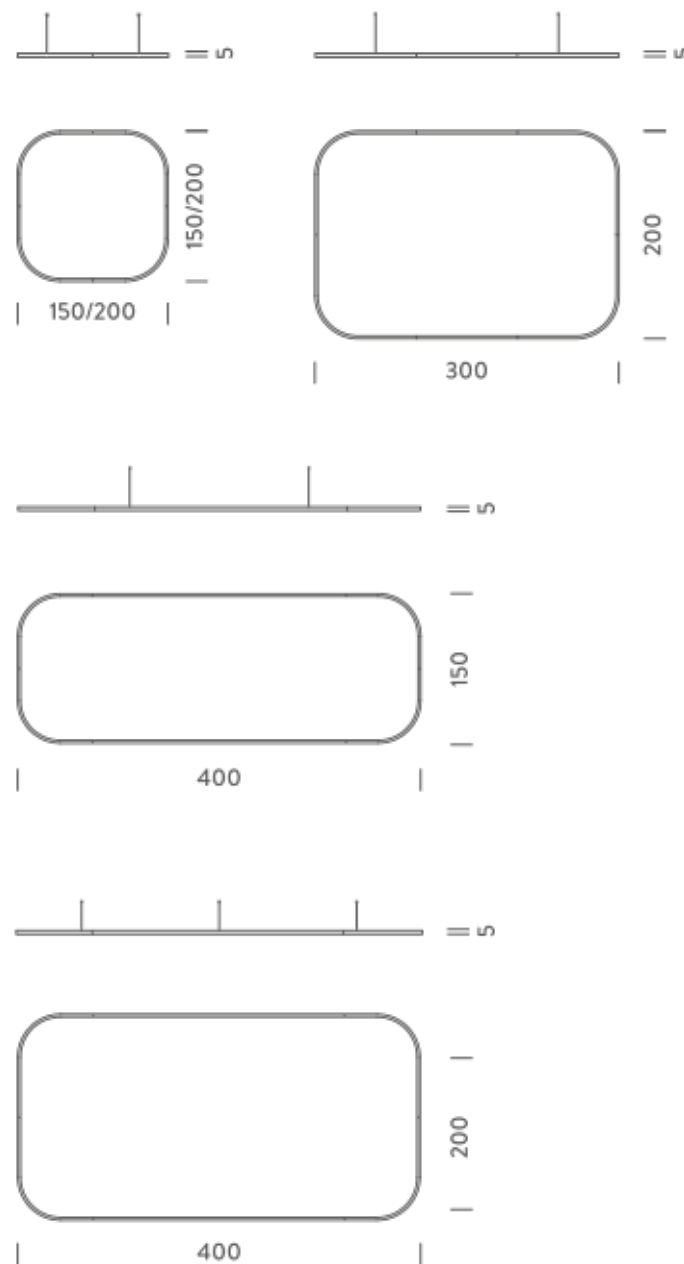

## Structure

white  
black  
gold

Dimension: 160x160x15 cm / Gross weight: 9,6 kg