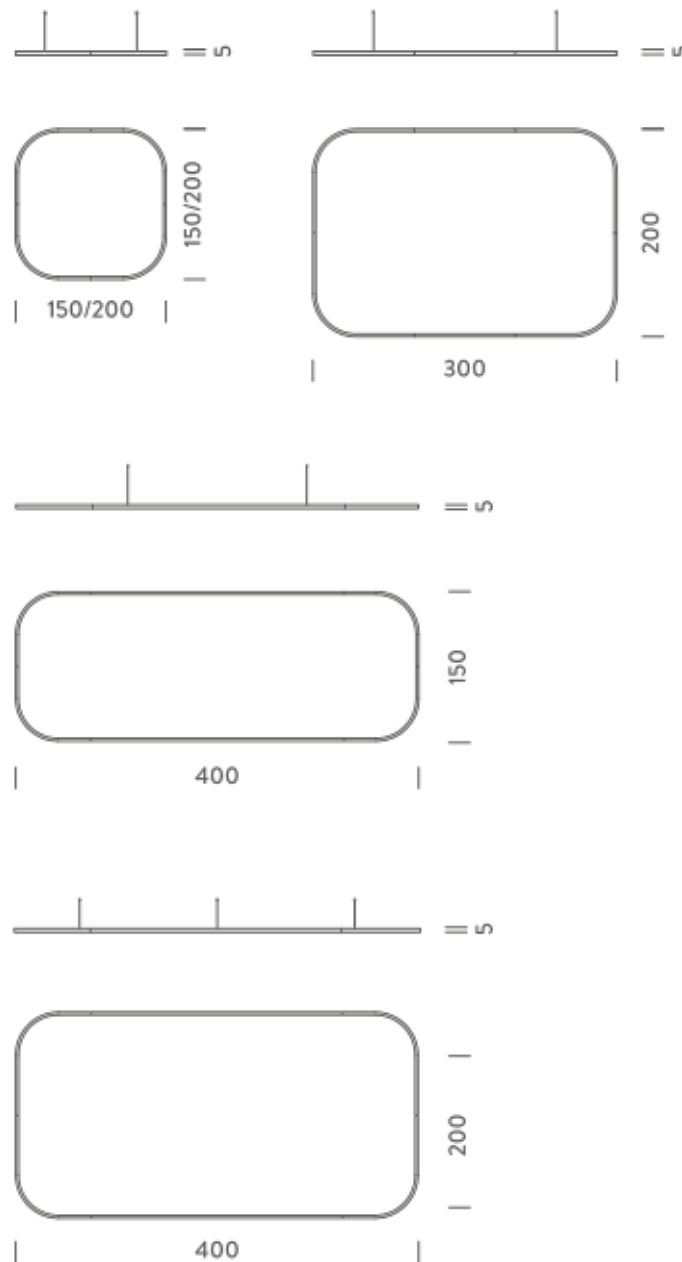

3X2M | DOWNLIGHT - 2700K

LAMPING

Source	Linear LED
Total power	134W
Emission	Diffused orientable
Switching	DALI 1-100%
Tension	220/240V
Color temperature	2700K
Luminous flux	7764lm
Typ CRI	90
Energy class	E
IP class	40
Dimensions	300x200x5cm
Materials	Aluminium
Notes	included: 1 driver WALIM150W24VIN, 1 dimmer interface WDIMDALIHP, 2 electrical cables 5m, 4x adjustable metal cables length 3m (including ceiling attachment). Shipped in 2 pieces
Customization options	Shapes, sizes
Accessories	Canopy, for concrete ceiling | Canopy box, 1 driver, 2 electrical cables | Ceiling plate, for false ceiling
Net lamp weight	9,9 kg

Codes

BZRQ1610G15DBO
BZRQ1610G15DNE
BZRQ1610G15DOR

PACKAGE

Package 01 Dimension: 310x110x15 cm / Gross weight: 17,9 kg

Certificazioni

NEMO^{3.000}