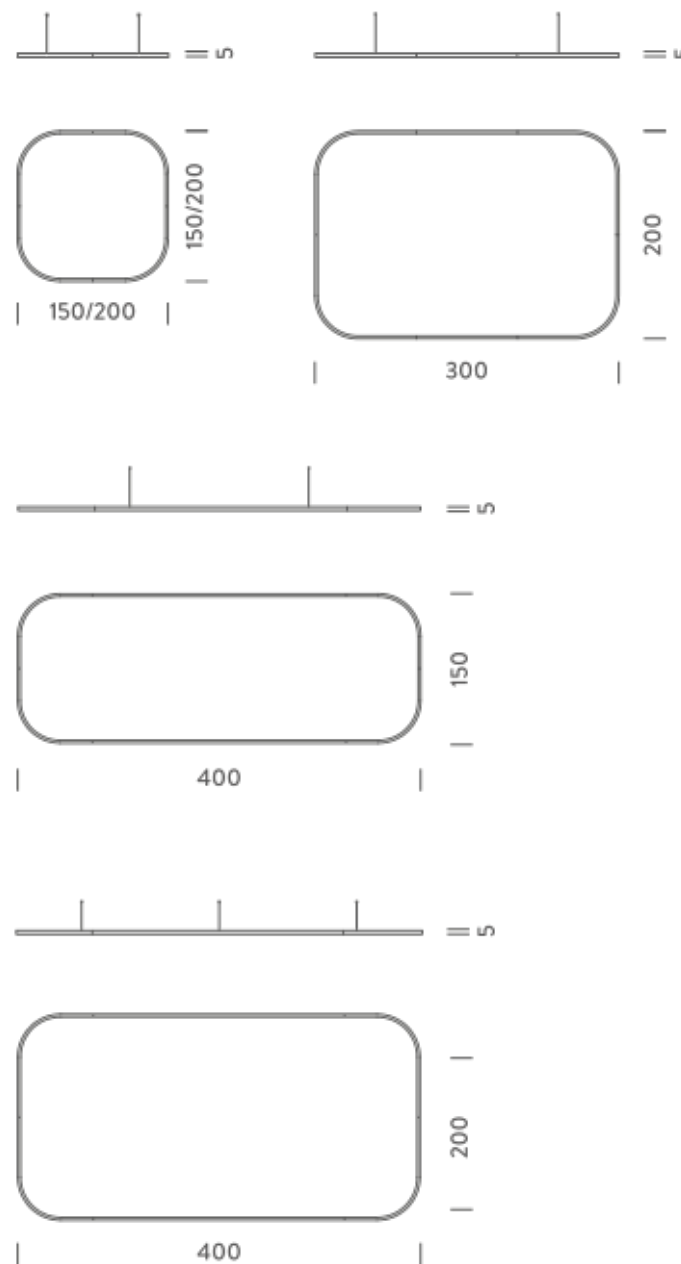

2X2M | UP - DOWNLIGHT - 4000K

LAMPING

Source	Linear LED
Total power	211W
Emission	Diffused orientable
Switching	DALI 1-100%
Tension	220/240V
Color temperature	4000K
Luminous flux	14347lm
Typ CRI	90
Energy class	D
IP class	40
Dimensions	200x200x5cm
Materials	Aluminium
Notes	included: 1 driver WALIM250W24VIN, 1 dimmer interface WDIMDALIHP, 2 electrical cables 5m, 4x adjustable metal cables length 3m (including ceiling attachment). Shipped in 2 pieces

Customization options

Accessories

Net lamp weight

Codes

BZRQ1716G15NBO
BZRQ1716G15NNE
BZRQ1716G15NOR

PACKAGE

Package 01

Structure	white black gold
Dimension: 210x110x15 cm / Gross weight: 13,5 kg	

Certificazioni

NEMO^{3.000}