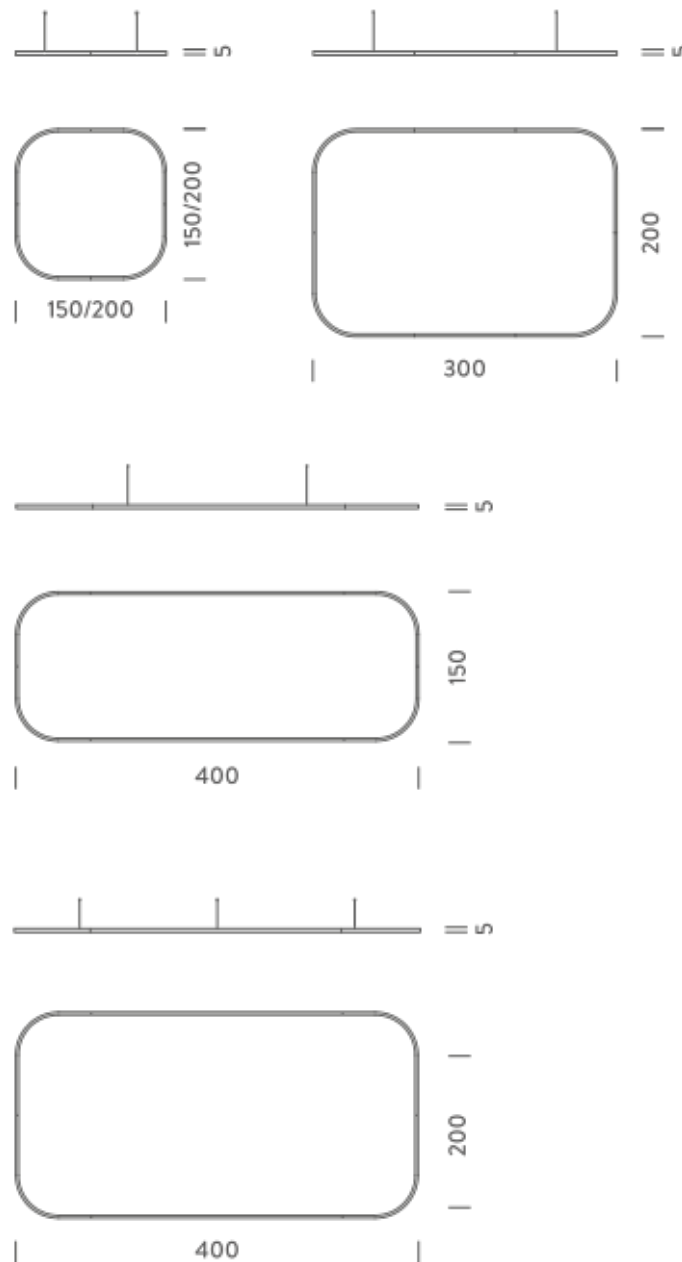

1,5X1,5M | UP - DOWNLIGHT - 3000K

LAMPING

Source	Linear LED
Total power	154W
Emission	Diffused orientable
Switching	DALI 1-100%
Tension	220/240V
Color temperature	3000K
Luminous flux	9384lm
Typ CRI	90
Energy class	E
IP class	40
Dimensions	150x150x5cm
Materials	Aluminium
Notes	

included: 1 driver WALIM250W24VIN, 1 dimmer interface WDIMDALIHP, 1 electrical cable 5m, 4x adjustable metal cables length 3m (including ceiling attachment). Shipped assembled

Customization options

Shapes, sizes

Accessories

Canopy, for concrete ceiling | Canopy box, 1 driver, 1 electrical cable | Ceiling plate, for false ceiling

Net lamp weight

6,1 kg

Codes

BZRQ1712G15WBO

BZRQ1712G15WNE

BZRQ1712G15WOR

Structure

white

black

gold

PACKAGE

Package 01

Dimension: 160x160x15 cm / Gross weight: 9,6 kg

Certificazioni

NEMO 3.000