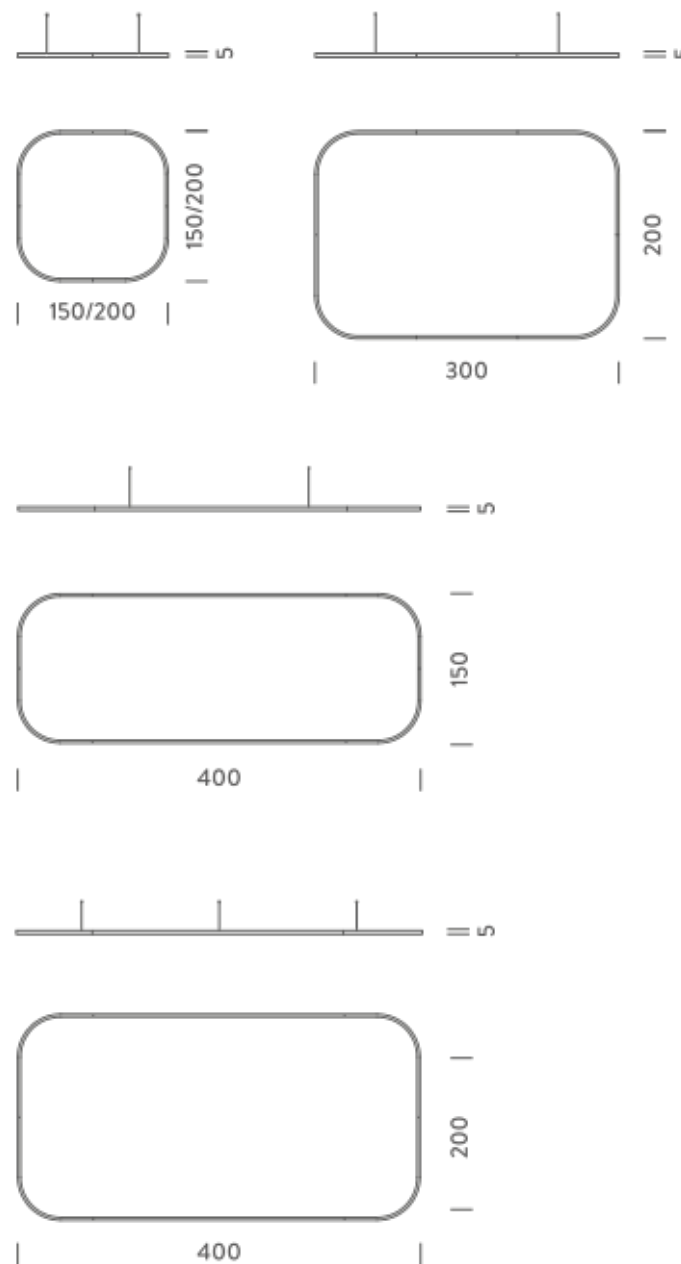

4X2M | DOWNLIGHT - 4000K

LAMPING

Source	Linear LED
Total power	163W
Emission	Diffused orientable
Switching	DALI 1-100%
Tension	220/240V
Color temperature	4000K
Luminous flux	11094lm
Typ CRI	90
Energy class	D
IP class	40
Dimensions	400x200x5cm
Materials	Aluminium
Ambient temperature range	0°C / 35°
Performance ambient temperature	25°

Notes
included: 1 driver WALIM250W24VIN, 1 dimmer interface WDIMDALIHP, 4 electrical cables 5m, 6x adjustable metal cables length 3m (including ceiling attachment). Shipped in 4 pieces

Customization options

Shapes, sizes

Accessories

Canopy, for concrete ceiling | Ceiling plate, for false ceiling

Net lamp weight

12,3 kg

Codes

BZRQ1612G15NBO
BZRQ1612G15NNE
BZRQ1612G15NOR

Structure

white
black
gold

PACKAGE

Package 01

Dimension: 310x110x15 cm / Gross weight: 20,3 kg

Certificazioni