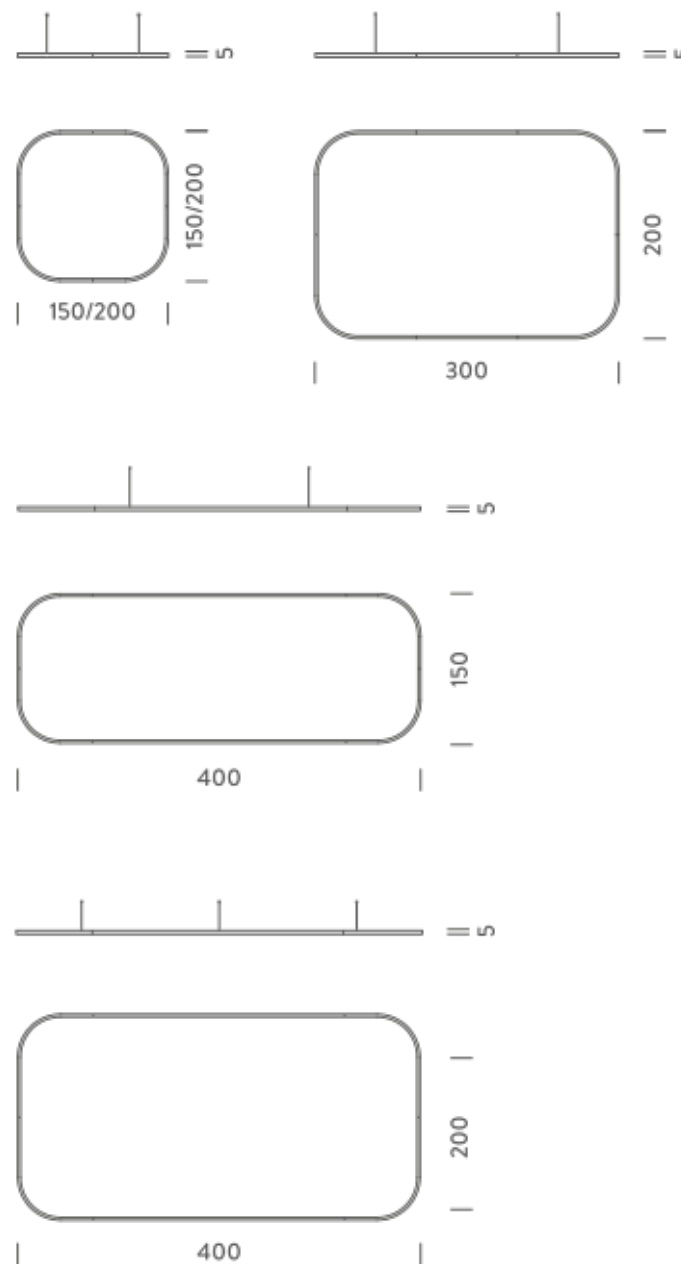

3X2M | UP - DOWNLIGHT - 4000K

LAMPING

Source	Linear LED
Total power	268W
Emission	Diffused orientable
Switching	DALI 1-100%
Tension	220/240V
Color temperature	4000K
Luminous flux	18267lm
Typ CRI	90
Energy class	D
IP class	40
Dimensions	300x200x5cm
Materials	Aluminium
Notes	included: 2 drivers WALIM150W24VIN, 2x dimmer interface WDIMDALIHP, 2 electrical cables 5m, 4x adjustable metal cables length 3m (including ceiling attachment). Shipped in 2 pieces
Customization options	Shapes, sizes
Accessories	Canopy, for concrete ceiling | Ceiling plate, for false ceiling
Net lamp weight	10,7 kg

Codes

BZRQ1720G15NBO

BZRQ1720G15NNE

BZRQ1720G15NOR

PACKAGE

Package 01

Structure

white

black

gold

Dimension: 310x110x15 cm / Gross weight: 18,7 kg

Certificazioni

NEMO^{3.000}