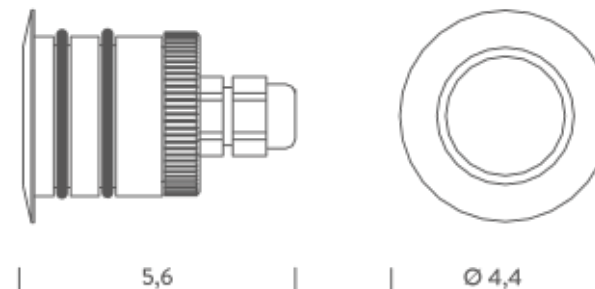

BRASS | 3000K - 25°

LAMPING

Source	LED spot
Total power	1,2W
Emission	Direct 25°
Switching	according to driver
Tension	350mA
Color temperature	3000K
Luminous flux	68lm
Initial luminaire efficacy	57lm/W
Initial chromaticity	SDCM < 3
Typ CRI	90
IP class	68
Dimensions	Ø4,4x5,6cm
Materials	Sanded chromed brass
Ambient temperature range	- 20°C / 35°
Performance ambient temperature	25°
Notes	cable 1m; recessed box LUXCASSA1 not included, driver not included
Customization options	1-10V, DALI, DMX, Casambi, LED colour temperature
Accessories	Drivers 350mA, Recessed box, Recessed box cassa 1
Net lamp weight	0,25 kg

BRASS | 3000K - 80°

LAMPING

Source	LED spot
Total power	1,2W
Emission	Direct 80°
Switching	according to driver
Tension	350mA
Color temperature	3000K
Luminous flux	50lm
Initial luminaire efficacy	42lm/W
Initial chromaticity	SDCM < 3
Typ CRI	90
IP class	68
Dimensions	Ø4,4x5,6cm
Materials	Sanded chromed brass
Ambient temperature range	- 20°C / 35°
Performance ambient temperature	25°
Notes	cable 1m; recessed box LUXCASSA1 not included, driver not included
Customization options	1-10V, DALI, DMX, Casambi, LED colour temperature
Accessories	Drivers 350mA, Recessed box, Recessed box cassa 1
Net lamp weight	0,25 kg

Codes

BLUX0201617WCS

Structure

grey

PACKAGE

Package 01

Dimension: 11,5x11x8 cm / Gross weight: 0,25 kg

Certificazioni

BRASS | 5000K - 11°

LAMPING

Source	LED spot
Total power	1,2W
Emission	Direct 11°
Switching	according to driver
Tension	350mA
Color temperature	5000K
Luminous flux	100lm
Initial luminaire efficacy	83lm/W
Initial chromaticity	SDCM < 3
Typ CRI	70
IP class	68
Dimensions	Ø4,4x5,6cm
Materials	Sanded chromed brass
Ambient temperature range	- 20°C / 35°
Performance ambient temperature	25°
Notes	cable 1m; recessed box LUXCASSA1 not included, driver not included
Customization options	1-10V, DALI, DMX, Casambi, LED colour temperature
Accessories	Drivers 350mA, Recessed box, Recessed box cassa 1
Net lamp weight	0,25 kg