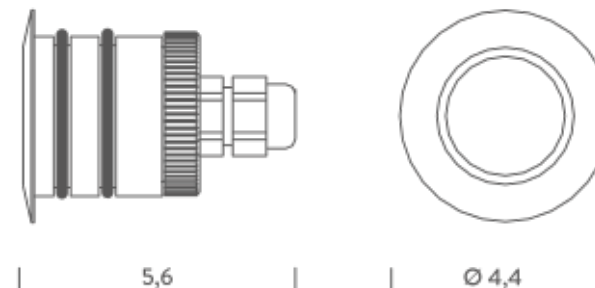

BRASS | 5000K - 11°

LAMPING

Source	LED spot
Total power	1,2W
Emission	Direct 11°
Switching	according to driver
Tension	350mA
Color temperature	5000K
Luminous flux	100lm
Initial luminaire efficacy	83lm/W
Initial chromaticity	SDCM < 3
Typ CRI	70
IP class	68
Dimensions	Ø4,4x5,6cm
Materials	Sanded chromed brass
Ambient temperature range	- 20°C / 35°
Performance ambient temperature	25°
Notes	cable 1m; recessed box LUXCASSA1 not included, driver not included
Customization options	1-10V, DALI, DMX, Casambi, LED colour temperature
Accessories	Drivers 350mA, Recessed box, Recessed box cassa 1
Net lamp weight	0,25 kg

Codes

BLUX0201F170CS

Structure

grey

PACKAGE

Package 01

Dimension: 11,5x11x8 cm / Gross weight: 0,25 kg

Certificazioni

BRASS | 5000K - 25°

LAMPING

Source	LED spot
Total power	1,2W
Emission	Direct 25°
Switching	according to driver
Tension	350mA
Color temperature	5000K
Luminous flux	75lm
Initial luminaire efficacy	62lm/W
Initial chromaticity	SDCM < 3
Typ CRI	70
IP class	68
Dimensions	Ø4,4x5,6cm
Materials	Sanded chromed brass
Ambient temperature range	- 20°C / 35°
Performance ambient temperature	25°
Notes	cable 1m; recessed box LUXCASSA1 not included, driver not included
Customization options	1-10V, DALI, DMX, Casambi, LED colour temperature
Accessories	Drivers 350mA, Recessed box, Recessed box cassa 1
Net lamp weight	0,25 kg

Codes

BLUX02014170CS

Structure

grey

PACKAGE

Package 01

Dimension: 11,5x11x8 cm / Gross weight: 0,25 kg

Certificazioni