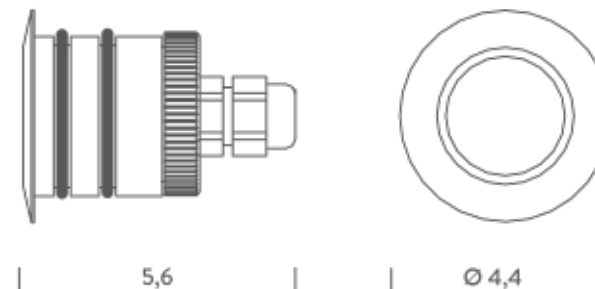

BRASS | 3000K - 11°

LAMPING

Source	LED spot
Total power	1,2W
Emission	Direct 11°
Switching	according to driver
Tension	350mA
Color temperature	3000K
Luminous flux	73lm
Initial luminaire efficacy	61lm/W
Initial chromaticity	SDCM < 3
Typ CRI	90
IP class	68
Dimensions	Ø4,4x5,6cm
Materials	Sanded chromed brass
Ambient temperature range	- 20°C / 35°
Performance ambient temperature	25°
Notes	cable 1m; recessed box LUXCASSA1 not included, driver not included
Customization options	1-10V, DALI, DMX, Casambi, LED colour temperature
Accessories	Drivers 350mA, Recessed box, Recessed box cassa 1
Net lamp weight	0,25 kg

Codes

BLUX0201F17WCS

Structure

grey

PACKAGE

Package 01

Dimension: 11,5x11x8 cm / Gross weight: 0,25 kg

Certificazioni

BRASS | 3000K - 25°

LAMPING

Source	LED spot
Total power	1,2W
Emission	Direct 25°
Switching	according to driver
Tension	350mA
Color temperature	3000K
Luminous flux	68lm
Initial luminaire efficacy	57lm/W
Initial chromaticity	SDCM < 3
Typ CRI	90
IP class	68
Dimensions	Ø4,4x5,6cm
Materials	Sanded chromed brass
Ambient temperature range	- 20°C / 35°
Performance ambient temperature	25°
Notes	cable 1m; recessed box LUXCASSA1 not included, driver not included
Customization options	1-10V, DALI, DMX, Casambi, LED colour temperature
Accessories	Drivers 350mA, Recessed box, Recessed box cassa 1
Net lamp weight	0,25 kg

Codes

BLUX0201417WCS

Structure

grey

PACKAGE

Package 01

Dimension: 11,5x11x8 cm / Gross weight: 0,25 kg

Certificazioni