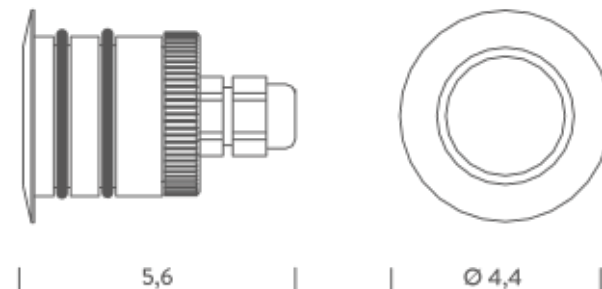

BRASS | 3000K - 25°

LAMPING

Source	LED spot
Total power	1,2W
Emission	Direct 25°
Switching	according to driver
Tension	350mA
Color temperature	3000K
Luminous flux	68lm
Initial luminaire efficacy	57lm/W
Initial chromaticity	SDCM < 3
Typ CRI	90
IP class	68
Dimensions	Ø4,4x5,6cm
Materials	Sanded chromed brass
Ambient temperature range	- 20°C / 35°
Performance ambient temperature	25°
Notes	cable 1m; recessed box LUXCASSA1 not included, driver not included
Customization options	1-10V, DALI, DMX, Casambi, LED colour temperature
Accessories	Drivers 350mA, Recessed box, Recessed box cassa 1
Net lamp weight	0,25 kg

Codes

BLUX0201417WCS

Structure

grey

PACKAGE

Package 01

Dimension: 11,5x11x8 cm / Gross weight: 0,25 kg

Certificazioni

BRASS | 3000K - 80°

LAMPING

Source	LED spot
Total power	1,2W
Emission	Direct 80°
Switching	according to driver
Tension	350mA
Color temperature	3000K
Luminous flux	50lm
Initial luminaire efficacy	42lm/W
Initial chromaticity	SDCM < 3
Typ CRI	90
IP class	68
Dimensions	Ø4,4x5,6cm
Materials	Sanded chromed brass
Ambient temperature range	- 20°C / 35°
Performance ambient temperature	25°
Notes	cable 1m; recessed box LUXCASSA1 not included, driver not included
Customization options	1-10V, DALI, DMX, Casambi, LED colour temperature
Accessories	Drivers 350mA, Recessed box, Recessed box cassa 1
Net lamp weight	0,25 kg

Codes

BLUX0201617WCS

Structure

grey

PACKAGE

Package 01

Dimension: 11,5x11x8 cm / Gross weight: 0,25 kg

Certificazioni