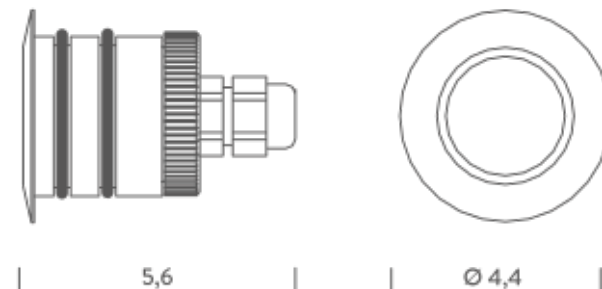

BRASS | 5000K - 11°

LAMPING

Source	LED spot
Total power	1,2W
Emission	Direct 11°
Switching	according to driver
Tension	350mA
Color temperature	5000K
Luminous flux	100lm
Initial luminaire efficacy	83lm/W
Initial chromaticity	SDCM < 3
Typ CRI	70
IP class	68
Dimensions	Ø4,4x5,6cm
Materials	Sanded chromed brass
Ambient temperature range	- 20°C / 35°
Performance ambient temperature	25°
Notes	cable 1m; recessed box LUXCASSA1 not included, driver not included
Customization options	1-10V, DALI, DMX, Casambi, LED colour temperature
Accessories	Drivers 350mA, Recessed box, Recessed box cassa 1
Net lamp weight	0,25 kg

BRASS | 5000K - 25°

LAMPING

Source	LED spot
Total power	1,2W
Emission	Direct 25°
Switching	according to driver
Tension	350mA
Color temperature	5000K
Luminous flux	75lm
Initial luminaire efficacy	62lm/W
Initial chromaticity	SDCM < 3
Typ CRI	70
IP class	68
Dimensions	Ø4,4x5,6cm
Materials	Sanded chromed brass
Ambient temperature range	- 20°C / 35°
Performance ambient temperature	25°
Notes	cable 1m; recessed box LUXCASSA1 not included, driver not included
Customization options	1-10V, DALI, DMX, Casambi, LED colour temperature
Accessories	Drivers 350mA, Recessed box, Recessed box cassa 1
Net lamp weight	0,25 kg

Codes

BLUX02014170CS

Structure

grey

PACKAGE

Package 01

Dimension: 11,5x11x8 cm / Gross weight: 0,25 kg

Certificazioni

BRASS | 5000K - 80°

LAMPING

Source	LED spot
Total power	1,2W
Emission	Direct 80°
Switching	according to driver
Tension	350mA
Color temperature	5000K
Luminous flux	55lm
Initial luminaire efficacy	46lm/W
Initial chromaticity	SDCM < 3
Typ CRI	70
IP class	68
Dimensions	Ø4,4x5,6cm
Materials	Sanded chromed brass
Ambient temperature range	- 20°C / 35°
Performance ambient temperature	25°
Notes	cable 1m; recessed box LUXCASSA1 not included, driver not included
Customization options	1-10V, DALI, DMX, Casambi, LED colour temperature
Accessories	Drivers 350mA, Recessed box, Recessed box cassa 1
Net lamp weight	0,25 kg