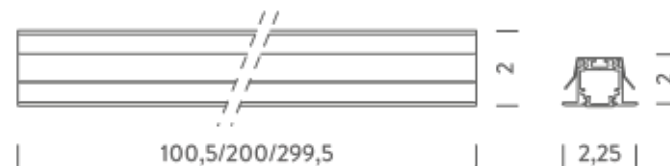

2M | 4000K

LAMPING

Source	Linear LED
Total power	30W
Emission	Diffused
Tension	24VDC
Color temperature	4000K
Luminous flux	1320lm
Initial luminaire efficacy	> 37lm/W
Initial chromaticity	SDCM < 3
Typ CRI	94
Energy class	E
IP class	40
Dimensions	3,25x2x200cm
Materials	Anodized aluminum
Ambient temperature range	- 20°C / 35°
Performance ambient temperature	25°
Notes	compatible controls: 1-10V, DALI, DMX, Casambi; cable 1m; driver not included
Customization options	Colour temperatures, lengths
Accessories	Drivers 24VDC + DALI interface, Recessed fix kit for plasterboard,
Net lamp weight	0,87 kg

3M | 3000K

LAMPING

Source	Linear LED
Total power	45W
Emission	Diffused
Tension	24VDC
Color temperature	3000K
Luminous flux	1980lm
Initial luminaire efficacy	> 37lm/W
Initial chromaticity	SDCM < 3
Typ CRI	97
Energy class	F
IP class	40
Dimensions	3,25x2x299,5cm
Materials	Anodized aluminum
Ambient temperature range	- 20°C / 35°
Performance ambient temperature	25°
Notes	compatible controls: 1-10V, DALI, DMX, Casambi; cable 1m; driver not included
Customization options	Colour temperatures, lengths
Accessories	Drivers 24VDC + DALI interface, Recessed fix kit for plasterboard,
Net lamp weight	1,32 kg

Codes

BSLA0130G26WAA

Structure

grey

PACKAGE

Package 01

Dimension: 305x11x2,5 cm / Gross weight: 1,74 kg

Certificazioni

3M | 4000K

LAMPING

Source	Linear LED
Total power	45W
Emission	Diffused
Tension	24VDC
Color temperature	4000K
Luminous flux	1680lm
Initial luminaire efficacy	> 37lm/W
Initial chromaticity	SDCM < 3
Typ CRI	94
Energy class	E
IP class	40
Dimensions	3,25x2x299,5cm
Materials	Anodized aluminum
Ambient temperature range	- 20°C / 35°
Performance ambient temperature	25°
Notes	compatible controls: 1-10V, DALI, DMX, Casambi; cable 1m; driver not included
Customization options	Colour temperatures, lengths
Accessories	Drivers 24VDC + DALI interface, Recessed fix kit for plasterboard,
Net lamp weight	1,32 kg