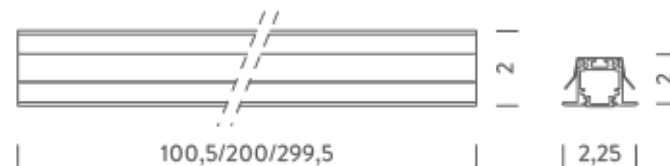

1M | 3000K

LAMPING

Source	Linear LED
Total power	15W
Emission	Diffused
Tension	24VDC
Color temperature	3000K
Luminous flux	560lm
Initial luminaire efficacy	> 37lm/W
Initial chromaticity	SDCM < 3
Typ CRI	97
Energy class	F
IP class	40
Dimensions	3,25x2x100,5cm
Materials	Anodized aluminum
Ambient temperature range	- 20°C / 35°
Performance ambient temperature	25°
Notes	compatible controls: 1-10V, DALI, DMX, Casambi; cable 1m; driver not included
Customization options	Colour temperatures, lengths
Accessories	Drivers 24VDC + DALI interface, Recessed fix kit for plasterboard,
Net lamp weight	0,45 kg

1M | 4000K

LAMPING

Source	Linear LED
Total power	15W
Emission	Diffused
Tension	24VDC
Color temperature	4000K
Luminous flux	660lm
Initial luminaire efficacy	> 37lm/W
Initial chromaticity	SDCM < 3
Typ CRI	94
Energy class	E
IP class	40
Dimensions	3,25x2x100,5cm
Materials	Anodized aluminum
Ambient temperature range	- 20°C / 35°
Performance ambient temperature	25°
Notes	compatible controls: 1-10V, DALI, DMX, Casambi; cable 1m; driver not included
Customization options	Colour temperatures, lengths
Accessories	Drivers 24VDC + DALI interface, Recessed fix kit for plasterboard,
Net lamp weight	0,45 kg

Codes

BSLA0110G26NAA

Structure

grey

PACKAGE

Package 01

Dimension: 105x11x2,5 cm / Gross weight: 0,87 kg

Certificazioni

2M | 3000K

LAMPING

Source	Linear LED
Total power	30W
Emission	Diffused
Tension	24VDC
Color temperature	3000K
Luminous flux	1120lm
Initial luminaire efficacy	> 37lm/W
Initial chromaticity	SDCM < 3
Typ CRI	97
Energy class	F
IP class	40
Dimensions	3,25x2x200cm
Materials	Anodized aluminum
Ambient temperature range	- 20°C / 35°
Performance ambient temperature	25°
Notes	compatible controls: 1-10V, DALI, DMX, Casambi; cable 1m; driver not included
Customization options	Colour temperatures, lengths
Accessories	Drivers 24VDC + DALI interface, Recessed fix kit for plasterboard,
Net lamp weight	0,87 kg