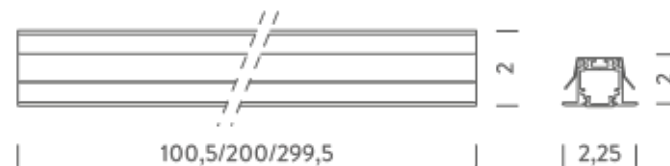

1M | 3000K

LAMPING

Source	Linear LED
Total power	15W
Emission	Diffused
Tension	24VDC
Color temperature	3000K
Luminous flux	560lm
Initial luminaire efficacy	> 37lm/W
Initial chromaticity	SDCM < 3
Typ CRI	97
Energy class	F
IP class	40
Dimensions	3,25x2x100,5cm
Materials	Anodized aluminum
Ambient temperature range	- 20°C / 35°
Performance ambient temperature	25°
Notes	compatible controls: 1-10V, DALI, DMX, Casambi; cable 1m; driver not included
Customization options	Colour temperatures, lengths
Accessories	Drivers 24VDC + DALI interface, Recessed fix kit for plasterboard,
Net lamp weight	0,45 kg

Codes

BSLA0110G26WAA

Structure

grey

PACKAGE

Package 01

Dimension: 105x11x2,5 cm / Gross weight: 0,87 kg

Certificazioni

1M | 4000K

LAMPING

Source	Linear LED
Total power	15W
Emission	Diffused
Tension	24VDC
Color temperature	4000K
Luminous flux	660lm
Initial luminaire efficacy	> 37lm/W
Initial chromaticity	SDCM < 3
Typ CRI	94
Energy class	E
IP class	40
Dimensions	3,25x2x100,5cm
Materials	Anodized aluminum
Ambient temperature range	- 20°C / 35°
Performance ambient temperature	25°
Notes	compatible controls: 1-10V, DALI, DMX, Casambi; cable 1m; driver not included
Customization options	Colour temperatures, lengths
Accessories	Drivers 24VDC + DALI interface, Recessed fix kit for plasterboard,
Net lamp weight	0,45 kg

2M | 3000K

LAMPING

Source	Linear LED
Total power	30W
Emission	Diffused
Tension	24VDC
Color temperature	3000K
Luminous flux	1120lm
Initial luminaire efficacy	> 37lm/W
Initial chromaticity	SDCM < 3
Typ CRI	97
Energy class	F
IP class	40
Dimensions	3,25x2x200cm
Materials	Anodized aluminum
Ambient temperature range	- 20°C / 35°
Performance ambient temperature	25°
Notes	compatible controls: 1-10V, DALI, DMX, Casambi; cable 1m; driver not included
Customization options	Colour temperatures, lengths
Accessories	Drivers 24VDC + DALI interface, Recessed fix kit for plasterboard,
Net lamp weight	0,87 kg