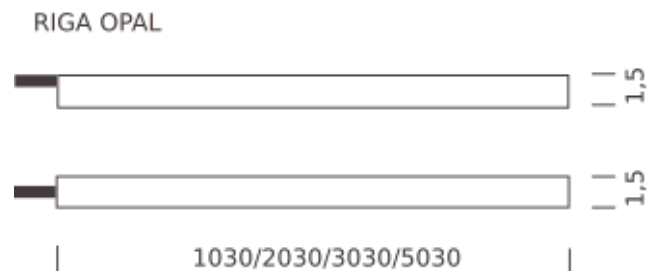

1M | 3000K - SIDE LIGHT

LAMPING

Source	Flexible linear LED
Total power	9,6W
Emission	Diffused orientable
Tension	24VDC
Color temperature	3000K
Luminous flux	510lm
Initial luminaire efficacy	60lm/W
Initial chromaticity	SDCM < 3
Typ CRI	85
IP class	68
Dimensions	1,5x1,5x100cm
Materials	Resin + PVC
Ambient temperature range	- 20° / 55°
Performance ambient temperature	25°
Notes	compatible controls: 1-10V, DALI, DMX, Casambi; cable 2m; driver not included
Customization options	Lengths
Accessories	Connectors kit IP68, | Drivers 24VDC + DALI interface,
Net lamp weight	0,39 kg

Codes

MRIG0910G35WSL

Structure

white

PACKAGE

Package 01 Dimension: 42x42x4,5 cm / Gross weight: 1,47 kg

Certificazioni

BRACKETS (included)