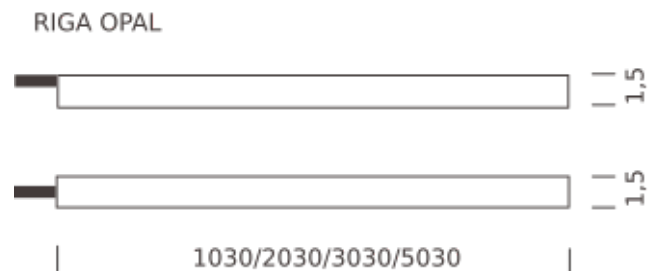

1M | 3000K - FRONT LIGHT

LAMPING

Source	Flexible linear LED
Total power	9,6W
Emission	Diffused orientable
Tension	24VDC
Color temperature	3000K
Luminous flux	510lm
Initial luminaire efficacy	60lm/W
Initial chromaticity	SDCM < 3
Typ CRI	85
IP class	68
Dimensions	1,5x1,5x100cm
Materials	Resin + PVC
Ambient temperature range	- 20° / 55°
Performance ambient temperature	25°
Notes	compatible controls: 1-10V, DALI, DMX, Casambi; cable 2m; driver not included
Customization options	Lengths
Accessories	Connectors kit IP68, | Drivers 24VDC + DALI interface,
Net lamp weight	0,39 kg

Codes

MRIG0910G35WFL

Structure

white

PACKAGE

Package 01 Dimension: 42x42x4,5 cm / Gross weight: 1,47 kg

Certificazioni

BRACKETS (included)