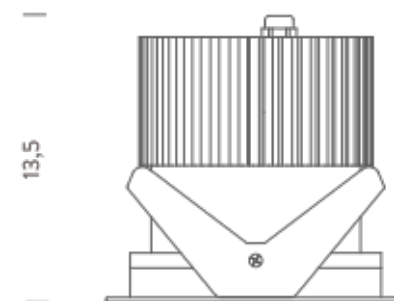

KIROPS RECESSED

Kirops recessed è un downlight a LED ad incasso per esterni.

E' proposto con due differenti potenze e tre fasci ottici è temperatura colore di 4000K.

L'alimentatore remoto (ON-OFF) è incluso e il fissaggio avviene tramite molle. UGR<19

4000K - 14W | 14°

LAMPING

| | |
|---------------------------------|---------------------------------|
| Source | LED spot |
| Total power | 14W |
| Emission | Direct 14° |
| Tension | 220/240V |
| Color temperature | 4000K |
| Luminous flux | 1500lm |
| Initial luminaire efficacy | >100lm/W |
| Initial chromaticity | SDCM < 3 |
| Typ CRI | > 80 |
| Energy class | A+ |
| IP class | 65 |
| Dimensions | ø14x13,3cm |
| Materials | Aluminum |
| Ambient temperature range | -20°C / 35°C |
| Performance ambient temperature | 25°C |
| Notes | Remote driver (ON-OFF) included |
| Net lamp weight | 1,6 kg |

Codes

MKIRO201F02NAA

Structure

grey

PACKAGE

Package 01

Dimension: 28x26,5x18,5 cm / Gross weight: 1,75 kg

Certificazioni

Ø 14

13,5

4000K - 14W | 21°

LAMPING

| | |
|---------------------------------|---------------------------------|
| Source | LED spot |
| Total power | 14W |
| Emission | Direct 21° |
| Tension | 220/240V |
| Color temperature | 4000K |
| Luminous flux | 1500lm |
| Initial luminaire efficacy | >100lm/W |
| Initial chromaticity | SDCM < 3 |
| Typ CRI | > 80 |
| Energy class | A+ |
| IP class | 65 |
| Dimensions | ø14x13,3cm |
| Materials | Aluminum |
| Ambient temperature range | -20°C / 35°C |
| Performance ambient temperature | 25°C |
| Notes | Remote driver (ON-OFF) included |
| Net lamp weight | 1,6 kg |