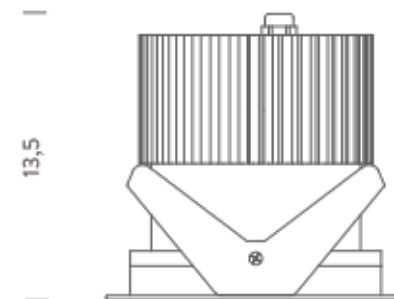

KIROPS RECESSED

Kirops recessed è un downlight a LED ad incasso per esterni.

E' proposto con due differenti potenze e tre fasci ottici è temperatura colore di 4000K.

L'alimentatore remoto (ON-OFF) è incluso e il fissaggio avviene tramite molle. UGR<19

4000K - 19W | 21°

LAMPING

| | |
|---------------------------------|---------------------------------|
| Source | LED spot |
| Total power | 19W |
| Emission | Direct 21° |
| Tension | 220/240V |
| Color temperature | 4000K |
| Luminous flux | 2000lm |
| Initial luminaire efficacy | >100lm/W |
| Initial chromaticity | SDCM < 3 |
| Typ CRI | > 80 |
| Energy class | A+ |
| IP class | 65 |
| Dimensions | ø14x13,3cm |
| Materials | Aluminum |
| Ambient temperature range | -20°C / 35°C |
| Performance ambient temperature | 25°C |
| Notes | Remote driver (ON-OFF) included |
| Net lamp weight | 1,6 kg |

Codes

MKIRO202502NAA

Structure

grey

PACKAGE

Package 01

Dimension: 28x26,5x18,5 cm / Gross weight: 1,75 kg

Certificazioni

Ø 14

4000K - 19W | 44°

LAMPING

| | |
|---------------------------------|---------------------------------|
| Source | LED spot |
| Total power | 19W |
| Emission | Direct 44° |
| Tension | 220/240V |
| Color temperature | 4000K |
| Luminous flux | 2000lm |
| Initial luminaire efficacy | > 15lm/W |
| Initial chromaticity | SDCM < 3 |
| Typ CRI | > 80 |
| Energy class | A+ |
| IP class | 65 |
| Dimensions | ø14x13,3cm |
| Materials | Aluminum |
| Ambient temperature range | -20°C / 35°C |
| Performance ambient temperature | 25°C |
| Notes | Remote driver (ON-OFF) included |
| Net lamp weight | 1,6 kg |