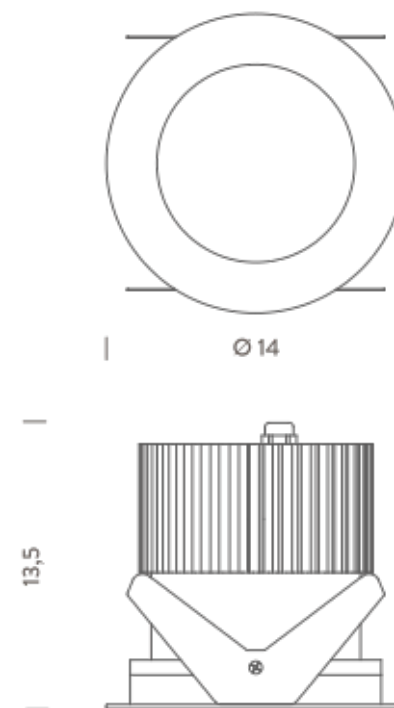

Ø 14

13,5

4000K - 14W | 21°

LAMPING

| | |
|---------------------------------|---------------------------------|
| Source | LED spot |
| Total power | 14W |
| Emission | Direct 21° |
| Tension | 220/240V |
| Color temperature | 4000K |
| Luminous flux | 1500lm |
| Initial luminaire efficacy | >100lm/W |
| Initial chromaticity | SDCM < 3 |
| Typ CRI | > 80 |
| Energy class | A+ |
| IP class | 65 |
| Dimensions | ø14x13,3cm |
| Materials | Aluminum |
| Ambient temperature range | -20°C / 35°C |
| Performance ambient temperature | 25°C |
| Notes | Remote driver (ON-OFF) included |
| Net lamp weight | 1,6 kg |

Codes

MKIRO201502NAA

Structure

grey

PACKAGE

Package 01

Dimension: 28x26,5x18,5 cm / Gross weight: 1,75 kg

Certificazioni

4000K - 14W | 44°

LAMPING

| | |
|---------------------------------|---------------------------------|
| Source | LED spot |
| Total power | 14W |
| Emission | Direct 44° |
| Tension | 220/240V |
| Color temperature | 4000K |
| Luminous flux | 1500lm |
| Initial luminaire efficacy | >100lm/W |
| Initial chromaticity | SDCM < 3 |
| Typ CRI | > 80 |
| Energy class | A+ |
| IP class | 65 |
| Dimensions | ø14x13,3cm |
| Materials | Aluminum |
| Ambient temperature range | -20°C / 35°C |
| Performance ambient temperature | 25°C |
| Notes | Remote driver (ON-OFF) included |
| Net lamp weight | 1,6 kg |

Codes

MKIRO201802NAA

Structure

grey

PACKAGE

Package 01

Dimension: 28x26,5x18,5 cm / Gross weight: 1,75 kg

Certificazioni