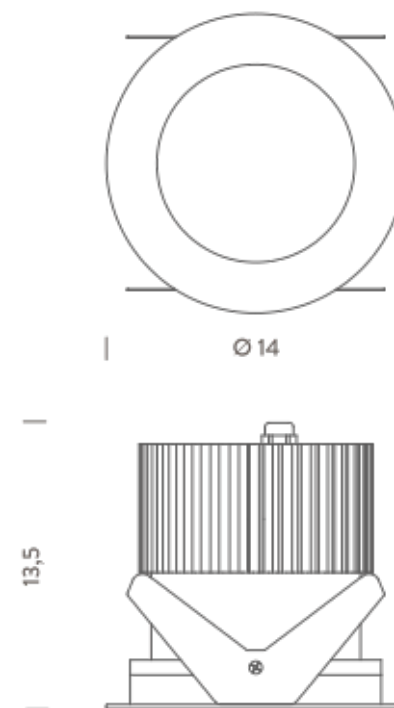

Ø 14

13,5

4000K - 14W | 21°

LAMPING

| | |
|---------------------------------|---------------------------------|
| Source | LED spot |
| Total power | 14W |
| Emission | Direct 21° |
| Tension | 220/240V |
| Color temperature | 4000K |
| Luminous flux | 1500lm |
| Initial luminaire efficacy | >100lm/W |
| Initial chromaticity | SDCM < 3 |
| Typ CRI | > 80 |
| Energy class | A+ |
| IP class | 65 |
| Dimensions | ø14x13,3cm |
| Materials | Aluminum |
| Ambient temperature range | -20°C / 35°C |
| Performance ambient temperature | 25°C |
| Notes | Remote driver (ON-OFF) included |
| Net lamp weight | 1,6 kg |

4000K - 19W | 14°

LAMPING

| | |
|---------------------------------|---------------------------------|
| Source | LED spot |
| Total power | 19W |
| Emission | Direct 14° |
| Tension | 220/240V |
| Color temperature | 4000K |
| Luminous flux | 2000lm |
| Initial luminaire efficacy | >100lm/W |
| Initial chromaticity | SDCM < 3 |
| Typ CRI | > 80 |
| Energy class | A+ |
| IP class | 65 |
| Dimensions | ø14x13,3cm |
| Materials | Aluminum |
| Ambient temperature range | -20°C / 35°C |
| Performance ambient temperature | 25°C |
| Notes | Remote driver (ON-OFF) included |
| Net lamp weight | 1,6 kg |

Codes

MKIRO202F02NAA

Structure

grey

PACKAGE

Package 01

Dimension: 28x26,5x18,5 cm / Gross weight: 1,75 kg

Certificazioni

Ø 14

4000K - 19W | 44°

LAMPING

| | |
|---------------------------------|---------------------------------|
| Source | LED spot |
| Total power | 19W |
| Emission | Direct 44° |
| Tension | 220/240V |
| Color temperature | 4000K |
| Luminous flux | 2000lm |
| Initial luminaire efficacy | > 15lm/W |
| Initial chromaticity | SDCM < 3 |
| Typ CRI | > 80 |
| Energy class | A+ |
| IP class | 65 |
| Dimensions | ø14x13,3cm |
| Materials | Aluminum |
| Ambient temperature range | -20°C / 35°C |
| Performance ambient temperature | 25°C |
| Notes | Remote driver (ON-OFF) included |
| Net lamp weight | 1,6 kg |