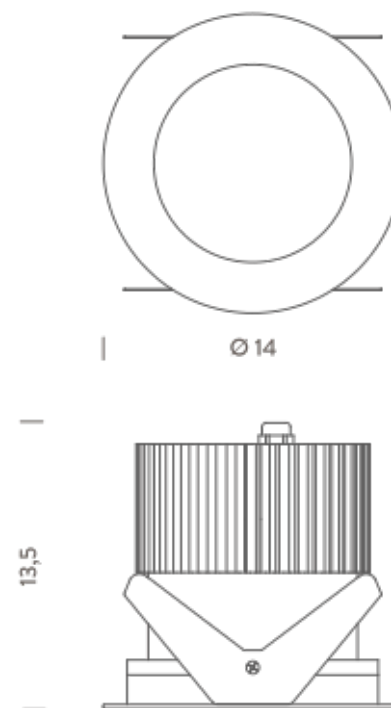

Ø 14

13,5

4000K - 14W | 21°

LAMPING

| | |
|---------------------------------|---------------------------------|
| Source | LED spot |
| Total power | 14W |
| Emission | Direct 21° |
| Tension | 220/240V |
| Color temperature | 4000K |
| Luminous flux | 1500lm |
| Initial luminaire efficacy | >100lm/W |
| Initial chromaticity | SDCM < 3 |
| Typ CRI | > 80 |
| Energy class | A+ |
| IP class | 65 |
| Dimensions | ø14x13,3cm |
| Materials | Aluminum |
| Ambient temperature range | -20°C / 35°C |
| Performance ambient temperature | 25°C |
| Notes | Remote driver (ON-OFF) included |
| Net lamp weight | 1,6 kg |

4000K - 14W | 44°

LAMPING

| | |
|---------------------------------|---------------------------------|
| Source | LED spot |
| Total power | 14W |
| Emission | Direct 44° |
| Tension | 220/240V |
| Color temperature | 4000K |
| Luminous flux | 1500lm |
| Initial luminaire efficacy | >100lm/W |
| Initial chromaticity | SDCM < 3 |
| Typ CRI | > 80 |
| Energy class | A+ |
| IP class | 65 |
| Dimensions | ø14x13,3cm |
| Materials | Aluminum |
| Ambient temperature range | -20°C / 35°C |
| Performance ambient temperature | 25°C |
| Notes | Remote driver (ON-OFF) included |
| Net lamp weight | 1,6 kg |

Codes

MKIRO201802NAA

Structure

grey

PACKAGE

Package 01

Dimension: 28x26,5x18,5 cm / Gross weight: 1,75 kg

Certificazioni

4000K - 19W | 14°

LAMPING

| | |
|---------------------------------|---------------------------------|
| Source | LED spot |
| Total power | 19W |
| Emission | Direct 14° |
| Tension | 220/240V |
| Color temperature | 4000K |
| Luminous flux | 2000lm |
| Initial luminaire efficacy | >100lm/W |
| Initial chromaticity | SDCM < 3 |
| Typ CRI | > 80 |
| Energy class | A+ |
| IP class | 65 |
| Dimensions | ø14x13,3cm |
| Materials | Aluminum |
| Ambient temperature range | -20°C / 35°C |
| Performance ambient temperature | 25°C |
| Notes | Remote driver (ON-OFF) included |
| Net lamp weight | 1,6 kg |