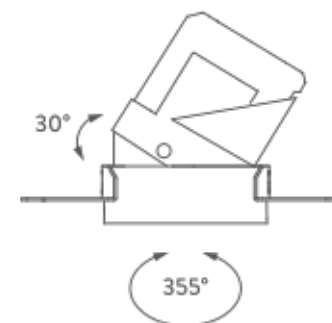

RECESSED TRIMLESS 15° | 2700K

LAMPING

Source	LED spot
Total power	28W
Emission	Direct adjustable 15°
Switching	according to driver
Tension	IN 36V-600mA
Color temperature	2700K
Luminous flux	1400lm
Typ CRI	> 90
Energy class	F
IP class	20
Dimensions	ø12,2x15,5cm
Notes	driver and ring not included
Accessories	Drivers, Lipari | Lipari ring, Lipari ring
Net lamp weight	0,92 kg

Codes

LIP LW2 61

Structure

white

PACKAGE

Package 01

Dimension: 46x45,5x35,8 cm / Gross weight: 1,3 kg

Certificazioni

TRIMLESS