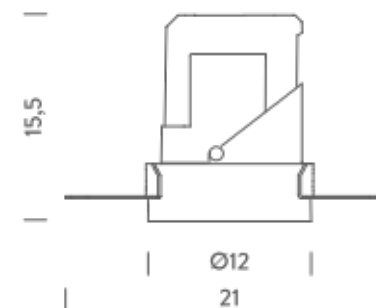

RECESSED TRIMLESS 35° | 3000K

LAMPING

Source	LED spot
Total power	28W
Emission	Direct adjustable 35°
Switching	according to driver
Tension	IN 36V-600mA
Color temperature	3000K
Luminous flux	1400lm
Typ CRI	> 90
Energy class	F
IP class	20
Dimensions	ø12,2x15,5cm
Notes	driver and ring not included
Accessories	Drivers, Lipari | Lipari ring, Lipari ring
Net lamp weight	0,92 kg

Codes

LIP LW3 63

Structure

white

PACKAGE

Package 01

Dimension: 46x45,5x35,8 cm / Gross weight: 1,3 kg

Certificazioni

TRIMLESS