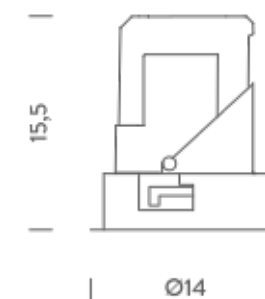

RECESSED TRIM 35° | 2700K

LAMPING

Source	LED spot
Total power	28W
Emission	Direct adjustable 35°
Switching	according to driver
Tension	IN 36V-600mA
Color temperature	2700K
Luminous flux	1400lm
Typ CRI	> 90
Energy class	F
IP class	20
Dimensions	ø13,8x15,5cm
Notes	driver and ring not included
Accessories	Lipari ring, Lipari ring
Net lamp weight	0,88 kg

Codes

LIT LW2 63
LIT LN2 63

Structure

white
black

PACKAGE

Package 01

Dimension: 46x45,5x35,8 cm / Gross weight: 1,25 kg

Certificazioni

TRIMLESS

TRIM