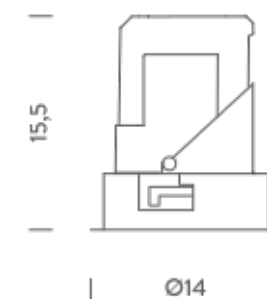

RECESSED TRIM 15° | 3000K

LAMPING

Source	LED spot
Total power	28W
Emission	Direct adjustable 15°
Switching	according to driver
Tension	IN 36V-600mA
Color temperature	3000K
Luminous flux	1400lm
Typ CRI	> 90
Energy class	F
IP class	20
Dimensions	ø13,8x15,5cm
Notes	driver and ring not included
Accessories	Lipari ring, Lipari ring
Net lamp weight	0,88 kg

Codes

LIT LW3 61
LIT LN3 61

Structure

white
black

PACKAGE

Package 01

Dimension: 46x45,5x35,8 cm / Gross weight: 1,25 kg

Certificazioni

TRIMLESS

TRIM