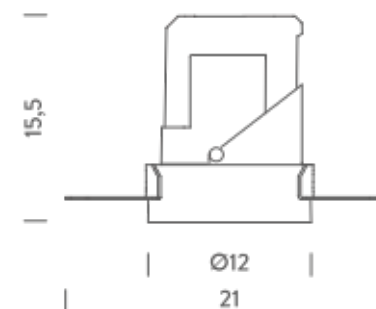

RECESSED TRIM 15° | 2700K

LAMPING

Source	LED spot
Total power	28W
Emission	Direct adjustable 15°
Switching	according to driver
Tension	IN 36V-600mA
Color temperature	2700K
Luminous flux	1400lm
Typ CRI	> 90
Energy class	F
IP class	20
Dimensions	ø13,8x15,5cm
Notes	driver and ring not included
Accessories	Lipari ring, Lipari ring
Net lamp weight	0,88 kg

Codes

LIT LW2 61
LIT LN2 61

Structure

white
black

PACKAGE

Package 01

Dimension: 46x45,5x35,8 cm / Gross weight: 1,25 kg

Certificazioni

TRIMLESS