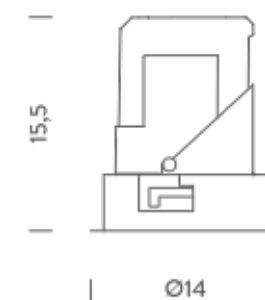

RECESSED TRIMLESS 15° | 2700K

LAMPING

Source	LED spot
Total power	28W
Emission	Direct adjustable 15°
Switching	according to driver
Tension	IN 36V-600mA
Color temperature	2700K
Luminous flux	1400lm
Typ CRI	> 90
Energy class	F
IP class	20
Dimensions	ø12,2x15,5cm
Notes	driver and ring not included
Accessories	Drivers, Lipari | Lipari ring, Lipari ring
Net lamp weight	0,92 kg

Codes

LIP LW2 61

Structure

white

PACKAGE

Package 01

Dimension: 46x45,5x35,8 cm / Gross weight: 1,3 kg

Certificazioni

TRIMLESS

TRIM