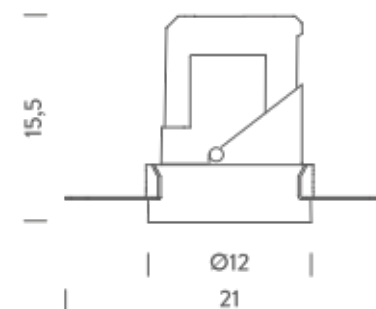

RECESSED TRIM 35° | 2700K

LAMPING

Source	LED spot
Total power	28W
Emission	Direct adjustable 35°
Switching	according to driver
Tension	IN 36V-600mA
Color temperature	2700K
Luminous flux	1400lm
Typ CRI	> 90
Energy class	F
IP class	20
Dimensions	ø13,8x15,5cm
Notes	driver and ring not included
Accessories	Lipari ring, Lipari ring
Net lamp weight	0,88 kg

Codes

LIT LW2 63
LIT LN2 63

Structure

white
black

PACKAGE

Package 01

Dimension: 46x45,5x35,8 cm / Gross weight: 1,25 kg

Certificazioni

TRIMLESS