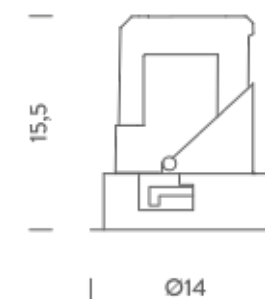

RECESSED TRIM 15° | 2700K

LAMPING

Source	LED spot
Total power	28W
Emission	Direct adjustable 15°
Switching	according to driver
Tension	IN 36V-600mA
Color temperature	2700K
Luminous flux	1400lm
Typ CRI	> 90
Energy class	F
IP class	20
Dimensions	ø13,8x15,5cm
Notes	driver and ring not included
Accessories	Lipari ring, Lipari ring
Net lamp weight	0,88 kg

Codes

LIT LW2 61
LIT LN2 61

Structure

white
black

PACKAGE

Package 01

Dimension: 46x45,5x35,8 cm / Gross weight: 1,25 kg

Certificazioni

TRIMLESS

TRIM