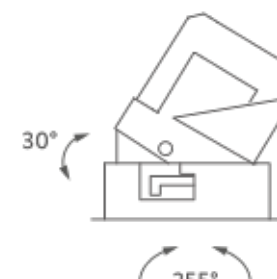

RECESSED TRIMLESS 15° | 2700K

LAMPING

Source	LED spot
Total power	28W
Emission	Direct adjustable 15°
Switching	according to driver
Tension	IN 36V-600mA
Color temperature	2700K
Luminous flux	1400lm
Typ CRI	> 90
Energy class	F
IP class	20
Dimensions	ø12,2x15,5cm
Notes	driver and ring not included
Accessories	Drivers, Lipari | Lipari ring, Lipari ring
Net lamp weight	0,92 kg

Codes

LIP LW2 61

Structure

white

PACKAGE

Package 01

Dimension: 46x45,5x35,8 cm / Gross weight: 1,3 kg

Certificazioni

TRIMLESS

TRIM