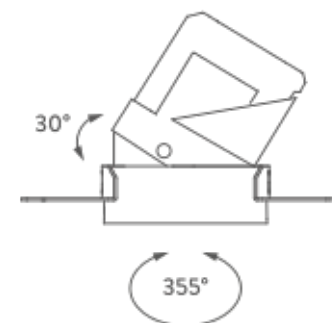

RECESSED TRIM 35° | 2700K

LAMPING

Source	LED spot
Total power	28W
Emission	Direct adjustable 35°
Switching	according to driver
Tension	IN 36V-600mA
Color temperature	2700K
Luminous flux	1400lm
Typ CRI	> 90
Energy class	F
IP class	20
Dimensions	ø13,8x15,5cm
Notes	driver and ring not included
Accessories	Lipari ring, Lipari ring
Net lamp weight	0,88 kg

Codes

LIT LW2 63
LIT LN2 63

Structure

white
black

PACKAGE

Package 01

Dimension: 46x45,5x35,8 cm / Gross weight: 1,25 kg

Certificazioni

TRIMLESS