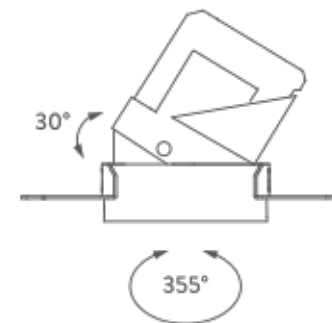

RECESSED TRIM 15° | 2700K

LAMPING

Source	LED spot
Total power	28W
Emission	Direct adjustable 15°
Switching	according to driver
Tension	IN 36V-600mA
Color temperature	2700K
Luminous flux	1400lm
Typ CRI	> 90
Energy class	F
IP class	20
Dimensions	ø13,8x15,5cm
Notes	driver and ring not included
Accessories	Lipari ring, Lipari ring
Net lamp weight	0,88 kg

Codes

LIT LW2 61
LIT LN2 61

Structure

white
black

PACKAGE

Package 01

Dimension: 46x45,5x35,8 cm / Gross weight: 1,25 kg

Certificazioni

TRIMLESS