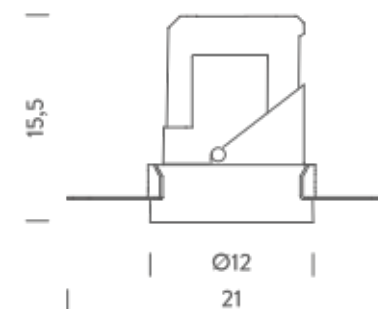

RECESSED TRIMLESS 15° | 2700K

LAMPING

Source	LED spot
Total power	28W
Emission	Direct adjustable 15°
Switching	according to driver
Tension	IN 36V-600mA
Color temperature	2700K
Luminous flux	1400lm
Typ CRI	> 90
Energy class	F
IP class	20
Dimensions	ø12,2x15,5cm
Notes	driver and ring not included
Accessories	Drivers, Lipari | Lipari ring, Lipari ring
Net lamp weight	0,92 kg

Codes

LIP LW2 61

Structure

white

PACKAGE

Package 01

Dimension: 46x45,5x35,8 cm / Gross weight: 1,3 kg

Certificazioni

TRIMLESS