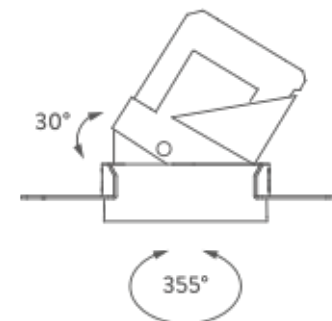

RECESSED TRIMLESS 35° | 2700K

LAMPING

Source	LED spot
Total power	28W
Emission	Direct adjustable 35°
Switching	according to driver
Tension	IN 36V-600mA
Color temperature	2700K
Luminous flux	1400lm
Typ CRI	> 90
Energy class	F
IP class	20
Dimensions	ø12,2x15,5cm
Notes	driver and ring not included
Accessories	Drivers, Lipari | Lipari ring, Lipari ring
Net lamp weight	0,92 kg

Codes

LIP LW2 63

Structure

white

PACKAGE

Package 01

Dimension: 46x45,5x35,8 cm / Gross weight: 1,3 kg

Certificazioni

TRIMLESS