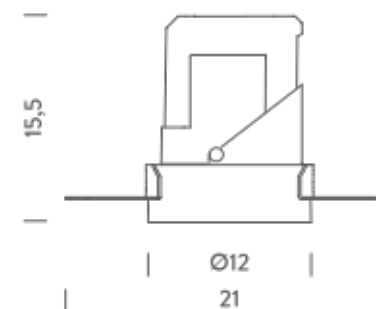

RECESSED TRIMLESS 15° | 3000K

LAMPING

Source	LED spot
Total power	28W
Emission	Direct adjustable 15°
Switching	according to driver
Tension	IN 36V-600mA
Color temperature	3000K
Luminous flux	1400lm
Typ CRI	> 90
Energy class	F
IP class	20
Dimensions	ø12,2x15,5cm
Notes	driver and ring not included
Accessories	Drivers, Lipari | Lipari ring, Lipari ring
Net lamp weight	0,92 kg

Codes

LIP LW3 61

Structure

white

PACKAGE

Package 01

Dimension: 46x45,5x35,8 cm / Gross weight: 1,3 kg

Certificazioni

TRIMLESS