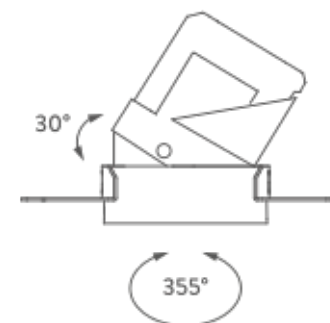

RECESSED TRIM 35° | 3000K

LAMPING

Source	LED spot
Total power	28W
Emission	Direct adjustable 35°
Switching	according to driver
Tension	IN 36V-600mA
Color temperature	3000K
Luminous flux	1400lm
Typ CRI	> 90
Energy class	F
IP class	20
Dimensions	ø13,8x15,5cm
Notes	driver and ring not included
Accessories	Lipari ring, Lipari ring
Net lamp weight	0,88 kg

Codes

LIT LW3 63
LIT LN3 63

Structure

white
black

PACKAGE

Package 01

Dimension: 46x45,5x35,8 cm / Gross weight: 1,25 kg

Certificazioni

TRIMLESS