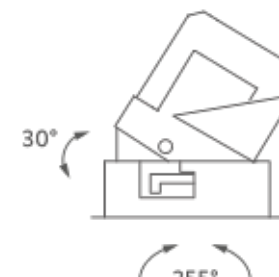

RECESSED TRIM 15° | 3000K

LAMPING

Source	LED spot
Total power	28W
Emission	Direct adjustable 15°
Switching	according to driver
Tension	IN 36V-600mA
Color temperature	3000K
Luminous flux	1400lm
Typ CRI	> 90
Energy class	F
IP class	20
Dimensions	ø13,8x15,5cm
Notes	driver and ring not included
Accessories	Lipari ring, Lipari ring
Net lamp weight	0,88 kg

Codes

LIT LW3 61
LIT LN3 61

Structure

white
black

PACKAGE

Package 01

Dimension: 46x45,5x35,8 cm / Gross weight: 1,25 kg

Certificazioni

TRIMLESS

TRIM