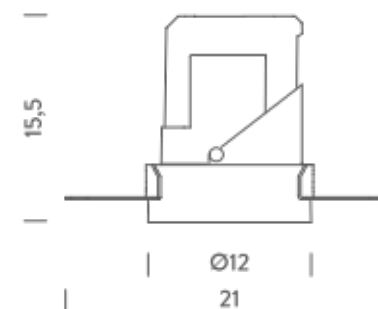

RECESSED TRIM 15° | 3000K

LAMPING

Source	LED spot
Total power	28W
Emission	Direct adjustable 15°
Switching	according to driver
Tension	IN 36V-600mA
Color temperature	3000K
Luminous flux	1400lm
Typ CRI	> 90
Energy class	F
IP class	20
Dimensions	ø13,8x15,5cm
Notes	driver and ring not included
Accessories	Lipari ring, Lipari ring
Net lamp weight	0,88 kg

Codes

LIT LW3 61
LIT LN3 61

Structure

white
black

PACKAGE

Package 01

Dimension: 46x45,5x35,8 cm / Gross weight: 1,25 kg

Certificazioni

TRIMLESS