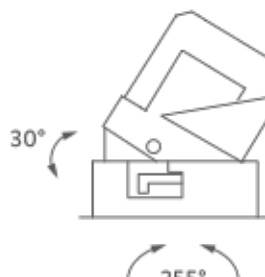

RECESSED TRIM 15° | 2700K

LAMPING

Source	LED spot
Total power	28W
Emission	Direct adjustable 15°
Switching	according to driver
Tension	IN 36V-600mA
Color temperature	2700K
Luminous flux	1400lm
Typ CRI	> 90
Energy class	F
IP class	20
Dimensions	ø13,8x15,5cm
Notes	driver and ring not included
Accessories	Lipari ring, Lipari ring
Net lamp weight	0,88 kg

Codes

LIT LW2 61
LIT LN2 61

Structure

white
black

PACKAGE

Package 01

Dimension: 46x45,5x35,8 cm / Gross weight: 1,25 kg

Certificazioni

TRIMLESS

TRIM