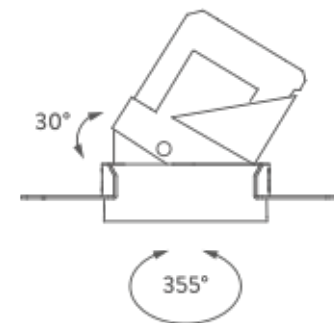

RECESSED TRIM 15° | 3000K

LAMPING

Source	LED spot
Total power	28W
Emission	Direct adjustable 15°
Switching	according to driver
Tension	IN 36V-600mA
Color temperature	3000K
Luminous flux	1400lm
Typ CRI	> 90
Energy class	F
IP class	20
Dimensions	ø13,8x15,5cm
Notes	driver and ring not included
Accessories	Lipari ring, Lipari ring
Net lamp weight	0,88 kg

Codes

LIT LW3 61
LIT LN3 61

Structure

white
black

PACKAGE

Package 01

Dimension: 46x45,5x35,8 cm / Gross weight: 1,25 kg

Certificazioni

TRIMLESS