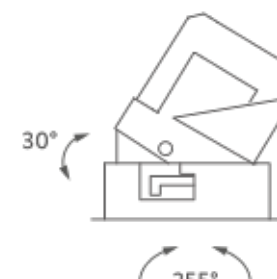

RECESSED TRIM 35° | 2700K

LAMPING

Source	LED spot
Total power	28W
Emission	Direct adjustable 35°
Switching	according to driver
Tension	IN 36V-600mA
Color temperature	2700K
Luminous flux	1400lm
Typ CRI	> 90
Energy class	F
IP class	20
Dimensions	ø13,8x15,5cm
Notes	driver and ring not included
Accessories	Lipari ring, Lipari ring
Net lamp weight	0,88 kg

Codes

LIT LW2 63
LIT LN2 63

Structure

white
black

PACKAGE

Package 01

Dimension: 46x45,5x35,8 cm / Gross weight: 1,25 kg

Certificazioni

TRIMLESS

TRIM