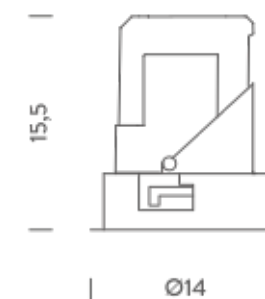

RECESSED TRIMLESS 35° | 3000K

LAMPING

Source	LED spot
Total power	28W
Emission	Direct adjustable 35°
Switching	according to driver
Tension	IN 36V-600mA
Color temperature	3000K
Luminous flux	1400lm
Typ CRI	> 90
Energy class	F
IP class	20
Dimensions	ø12,2x15,5cm
Notes	driver and ring not included
Accessories	Drivers, Lipari | Lipari ring, Lipari ring
Net lamp weight	0,92 kg

Codes

LIP LW3 63

Structure

white

PACKAGE

Package 01

Dimension: 46x45,5x35,8 cm / Gross weight: 1,3 kg

Certificazioni

TRIMLESS

TRIM