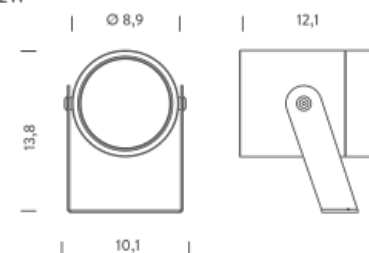

Net lamp weight 1,10 kg

Codes

BLUS1801H43WAA
BLUS1801H43WAN

Structure

grey
black

PACKAGE

Package 01 Dimension: 23,50x15x11 cm / Gross weight: 1,25 kg

Certificazioni

LUX SPOT 4,2W

LUX SPOT 12W

12W | 4000K - 14°

LAMPING

Source	LED spot
Total power	12W
Emission	orientable
Switching	according to bulb
Tension	350mA
Color temperature	4000K
Luminous flux	1200lm
Initial luminaire efficacy	100lm/W
Initial chromaticity	SDCM<3
Typ CRI	>90
Dimensions	ø8,9x13,8
Ambient temperature range	-20°C/35°C
Performance ambient temperature	25°C
Notes	

Net lamp weight 1,10 kg

Codes

BLUS1801N43NAA
BLUS1801N43NAN

Structure

grey
black

PACKAGE

Package 01 Dimension: 23,50x15x11 cm / Gross weight: 1,25 kg

Certificazioni

LUX SPOT 4,2W

LUX SPOT 12W

12W | 4000K - 53°

LAMPING

Source	LED spot
Total power	12W
Emission	orientable
Switching	according to bulb
Tension	350mA
Color temperature	4000K
Luminous flux	1200lm
Initial luminaire efficacy	100lm/W
Initial chromaticity	SDCM<3
Typ CRI	>90
IP class	67
Dimensions	ø8,9x13,8
Ambient temperature range	-20°C/35°C
Performance ambient temperature	25°C
Notes	