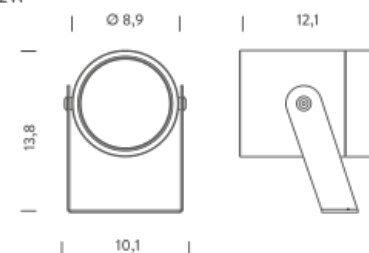

LUX SPOT 12W

4,2W | 3000K - 46°

LAMPING

Source	LED
Total power	4.2W
Emission	orientable
Switching	according to driver
Tension	350mA
Color temperature	3000K
Luminous flux	372lm
Initial luminaire efficacy	89lm/W
Initial chromaticity	SDCM<3
Typ CRI	90
IP class	67
Dimensions	Ø5x8.8x8.8
Materials	anodized aluminum
Ambient temperature range	-20°C/35°C
Performance ambient temperature	25°C
Notes	cable 2m, ped BLUXSPEG not included, driver not included. Compatible control 1-10V, DALI, DMX, Casambi
Customization options	2700K
Accessories	Drivers 350mA, Peg Lux S,
Net lamp weight	0.35 kg

Codes

BLUS1801F21WAA
BLUS1801F21WAN

Structure

grey
black

PACKAGE

Package 01 Dimension: 14,5x10x9,5 cm / Gross weight: 0,40 kg

Certificazioni

LUX SPOT 4,2W

LUX SPOT 12W

4,2W | 4000K - 17°

LAMPING

Source	LED
Total power	4.2W
Emission	orientable
Switching	according to driver
Tension	350mA
Color temperature	4000K
Luminous flux	366lm
Initial luminaire efficacy	87lm/W
Initial chromaticity	SDCM<3
Typ CRI	90
IP class	67
Dimensions	Ø5x8.8x8.8
Materials	anodized aluminum
Ambient temperature range	-20°C/35°C
Performance ambient temperature	25°C
Notes	cable 2m, ped BLUXSPEG not included, driver not included. Compatible control 1-10V, DALI, DMX, Casambi
Customization options	2700K
Accessories	Drivers 350mA, Peg Lux S,
Net lamp weight	0.35 kg

Codes

BLUS1801N21NAA
BLUS1801N21NAN

Structure

grey
black

PACKAGE

Package 01 Dimension: 14,5x10x9,5 cm / Gross weight: 0,40 kg

Certificazioni

LUX SPOT 4,2W