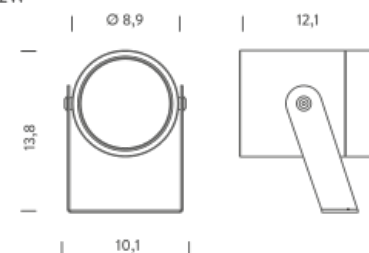

Codes

BLUS1801F21WAA
BLUS1801F21WAN

Structure

grey
black

PACKAGE

Package 01 Dimension: 14,5x10x9,5 cm / Gross weight: 0,40 kg

Certificazioni

LUX SPOT 4,2W

LUX SPOT 12W

4,2W | 4000K - 17°

LAMPING

Source	LED
Total power	4.2W
Emission	orientable
Switching	according to driver
Tension	350mA
Color temperature	4000K
Luminous flux	366lm
Initial luminaire efficacy	87lm/W
Initial chromaticity	SDCM<3
Typ CRI	90
IP class	67
Dimensions	Ø5x8.8x8.8
Materials	anodized aluminum
Ambient temperature range	-20°C/35°C
Performance ambient temperature	25°C
Notes	cable 2m, ped BLUXSPEG not included, driver not included. Compatible control 1-10V, DALI, DMX, Casambi
Customization options	2700K
Accessories	Drivers 350mA, Peg Lux S,
Net lamp weight	0.35 kg

Codes

BLUS1801N21NAA
BLUS1801N21NAN

Structure

grey
black

PACKAGE

Package 01 Dimension: 14,5x10x9,5 cm / Gross weight: 0,40 kg

Certificazioni

LUX SPOT 4,2W

LUX SPOT 12W

4,2W | 4000K - 46°

LAMPING

Source	LED
Total power	4.2W
Emission	orientable
Switching	according to driver
Tension	350mA
Color temperature	4000K
Luminous flux	372lm
Initial luminaire efficacy	89lm/W
Initial chromaticity	SDCM<3
Typ CRI	90
IP class	67
Dimensions	Ø5x8.8x8.8
Materials	anodized aluminum
Ambient temperature range	-20°C/35°C
Performance ambient temperature	25°C
Notes	cable 2m, ped BLUXSPEG not included, driver not included. Compatible control 1-10V, DALI, DMX, Casambi
Customization options	2700K
Accessories	Drivers 350mA, Peg Lux S,
Net lamp weight	0.35 kg