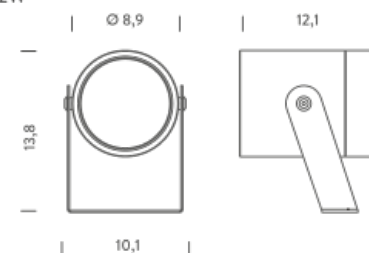

Net lamp weight 1,10 kg

Codes

BLUS1801N43WAA
BLUS1801N43WAN

Structure

grey
black

PACKAGE

Package 01 Dimension: 23,50x15x11 cm / Gross weight: 1,25 kg

Certificazioni

LUX SPOT 4,2W

LUX SPOT 12W

12W | 3000K - 53°

LAMPING

Source	LED spot
Total power	12W
Emission	orientable
Switching	according to bulb
Tension	350mA
Color temperature	3000K
Luminous flux	950lm
Initial luminaire efficacy	80lm/W
Initial chromaticity	SDCM<3
Typ CRI	>90
Dimensions	ø8,9x13,8
Ambient temperature range	-20°C/35°C
Performance ambient temperature	25°C
Notes	

Net lamp weight 1,10 kg

Codes

BLUS1801H43WAA
BLUS1801H43WAN

Structure

grey
black

PACKAGE

Package 01 Dimension: 23,50x15x11 cm / Gross weight: 1,25 kg

Certificazioni

LUX SPOT 4,2W

LUX SPOT 12W

12W | 4000K - 14°

LAMPING

Source	LED spot
Total power	12W
Emission	orientable
Switching	according to bulb
Tension	350mA
Color temperature	4000K
Luminous flux	1200lm
Initial luminaire efficacy	100lm/W
Initial chromaticity	SDCM<3
Typ CRI	>90
Dimensions	ø8,9x13,8
Ambient temperature range	-20°C/35°C
Performance ambient temperature	25°C
Notes	