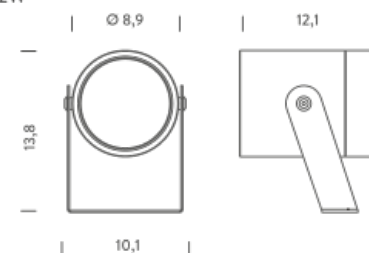

LUX SPOT 12W

4,2W | 4000K - 46°

LAMPING

Source	LED
Total power	4.2W
Emission	orientable
Switching	according to driver
Tension	350mA
Color temperature	4000K
Luminous flux	372lm
Initial luminaire efficacy	89lm/W
Initial chromaticity	SDCM<3
Typ CRI	90
IP class	67
Dimensions	Ø5x8.8x8.8
Materials	anodized aluminum
Ambient temperature range	-20°C/35°C
Performance ambient temperature	25°C
Notes	cable 2m, ped BLUXSPEG not included, driver not included. Compatible control 1-10V, DALI, DMX, Casambi
Customization options	2700K
Accessories	Drivers 350mA, Peg Lux S,
Net lamp weight	0.35 kg

Codes

BLUS1801F21NAA
BLUS1801F21NAN

Structure

grey
black

PACKAGE

Package 01 Dimension: 14,5x10x9,5 cm / Gross weight: 0,40 kg

Certificazioni

LUX SPOT 4,2W

LUX SPOT 12W

12W | 2700K - 14°

LAMPING

Source	LED spot
Total power	12W
Emission	orientable
Switching	according to bulb
Tension	350mA
Color temperature	2700K
Luminous flux	1040lm
Initial luminaire efficacy	87lm/W
Initial chromaticity	SDCM<3
Typ CRI	>90
IP class	67
Dimensions	ø8,9x13,8
Ambient temperature range	-20°C/35°C
Performance ambient temperature	25°C
Notes	

Net lamp weight 1,10 kg

Codes

BLUS1801N43DAA
BLUS1801N43DAN

Structure

grey
black

PACKAGE

Package 01 Dimension: 23,50x15x11 cm / Gross weight: 1,25 kg

Certificazioni