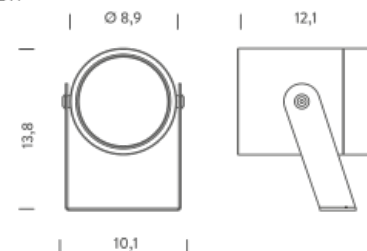

4,2W | 3000K - 17°

LAMPING

Source	LED
Total power	4.2W
Emission	orientable
Switching	according to driver
Tension	350mA
Color temperature	3000K
Luminous flux	366lm
Initial luminaire efficacy	87lm/W
Initial chromaticity	SDCM<3
Typ CRI	90
IP class	67
Dimensions	Ø5x8.8x8.8
Materials	anodized aluminum
Ambient temperature range	-20°C/35°C
Performance ambient temperature	25°C
Notes	cable 2m, ped BLUXSPEG not included, driver not included. Compatible control 1-10V, DALI, DMX, Casambi
Customization options	2700K
Accessories	Drivers 350mA, Peg Lux S,
Net lamp weight	0.35 kg

Codes

BLUS1801N21WAA
BLUS1801N21WAN

Structure

grey
black

PACKAGE

Package 01 Dimension: 14,5x10x9,5 cm / Gross weight: 0,40 kg

Certificazioni

LUX SPOT 4,2W

LUX SPOT 12W

4,2W | 3000K - 46°

LAMPING

Source	LED
Total power	4.2W
Emission	orientable
Switching	according to driver
Tension	350mA
Color temperature	3000K
Luminous flux	372lm
Initial luminaire efficacy	89lm/W
Initial chromaticity	SDCM<3
Typ CRI	90
IP class	67
Dimensions	Ø5x8.8x8.8
Materials	anodized aluminum
Ambient temperature range	-20°C/35°C
Performance ambient temperature	25°C
Notes	cable 2m, ped BLUXSPEG not included, driver not included. Compatible control 1-10V, DALI, DMX, Casambi
Customization options	2700K
Accessories	Drivers 350mA, Peg Lux S,
Net lamp weight	0.35 kg

Codes

BLUS1801F21WAA
BLUS1801F21WAN

Structure

grey
black

PACKAGE

Package 01 Dimension: 14,5x10x9,5 cm / Gross weight: 0,40 kg

Certificazioni

LUX SPOT 4,2W