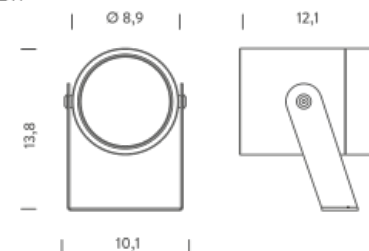

Net lamp weight 1,10 kg

Codes

BLUS1801N43DAA
BLUS1801N43DAN

Structure

grey
black

PACKAGE

Package 01 Dimension: 23,50x15x11 cm / Gross weight: 1,25 kg

Certificazioni

LUX SPOT 4,2W

LUX SPOT 12W

12W | 2700K - 53°

LAMPING

Source	LED spot
Total power	12W
Emission	orientable
Switching	according to bulb
Tension	350mA
Color temperature	2700K
Luminous flux	900lm
Initial luminaire efficacy	75lm/W
Initial chromaticity	SDCM<3
Typ CRI	>90
IP class	67
Dimensions	ø8,9x13,8
Ambient temperature range	-20°C/35°C
Performance ambient temperature	25°C
Notes	

Net lamp weight 1,10 kg

Codes

BLUS1801H43DAA
BLUS1801H43DAN

Structure

grey
black

PACKAGE

Package 01 Dimension: 23,50x15x11 cm / Gross weight: 1,25 kg

Certificazioni

LUX SPOT 4,2W

LUX SPOT 12W

12W | 3000K - 14°

LAMPING

Source	LED spot
Total power	12W
Emission	orientable
Switching	according to bulb
Tension	350mA
Color temperature	3000K
Luminous flux	1100lm
Initial luminaire efficacy	92lm/W
Initial chromaticity	SDCM<3
Typ CRI	>90
IP class	67
Dimensions	ø8,9x13,8
Ambient temperature range	-20°C/35°C
Performance ambient temperature	25°C
Notes	