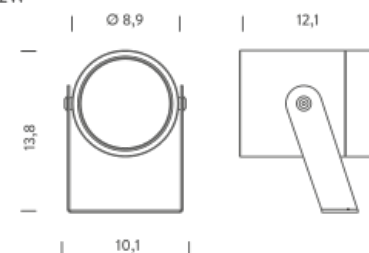

LUX SPOT 12W

12W | 2700K - 14°

LAMPING

Source	LED spot
Total power	12W
Emission	orientable
Switching	according to bulb
Tension	350mA
Color temperature	2700K
Luminous flux	1040lm
Initial luminaire efficacy	87lm/W
Initial chromaticity	SDCM<3
Typ CRI	>90
IP class	67
Dimensions	ø8,9x13,8
Ambient temperature range	-20°C/35°C
Performance ambient temperature	25°C
Notes	

Net lamp weight 1,10 kg

Codes

BLUS1801N43DAA
BLUS1801N43DAN

Structure

grey
black

PACKAGE

Package 01 Dimension: 23,50x15x11 cm / Gross weight: 1,25 kg

Certificazioni

LUX SPOT 4,2W

LUX SPOT 12W

12W | 2700K - 53°

LAMPING

Source	LED spot
Total power	12W
Emission	orientable
Switching	according to bulb
Tension	350mA
Color temperature	2700K
Luminous flux	900lm
Initial luminaire efficacy	75lm/W
Initial chromaticity	SDCM<3
Typ CRI	>90
IP class	67
Dimensions	ø8,9x13,8
Ambient temperature range	-20°C/35°C
Performance ambient temperature	25°C
Notes	

Net lamp weight 1,10 kg

Codes

BLUS1801H43DAA
BLUS1801H43DAN

Structure

grey
black

PACKAGE

Package 01 Dimension: 23,50x15x11 cm / Gross weight: 1,25 kg

Certificazioni