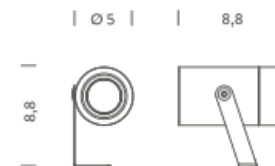

LUX SPOT 4,2W

LUX SPOT 12W

12W | 2700K - 53°

LAMPING

Source	LED spot
Total power	12W
Emission	orientable
Switching	according to bulb
Tension	350mA
Color temperature	2700K
Luminous flux	900lm
Initial luminaire efficacy	75lm/W
Initial chromaticity	SDCM<3
Typ CRI	>90
IP class	67
Dimensions	ø8,9x13,8
Ambient temperature range	-20°C/35°C
Performance ambient temperature	25°C
Notes	

Net lamp weight 1,10 kg

Codes

BLUS1801H43DAA
BLUS1801H43DAN

Structure

grey
black

PACKAGE

Package 01 Dimension: 23,50x15x11 cm / Gross weight: 1,25 kg

Certificazioni

LUX SPOT 4,2W

LUX SPOT 12W

12W | 3000K - 14°

LAMPING

Source	LED spot
Total power	12W
Emission	orientable
Switching	according to bulb
Tension	350mA
Color temperature	3000K
Luminous flux	1100lm
Initial luminaire efficacy	92lm/W
Initial chromaticity	SDCM<3
Typ CRI	>90
IP class	67
Dimensions	ø8,9x13,8
Ambient temperature range	-20°C/35°C
Performance ambient temperature	25°C
Notes	