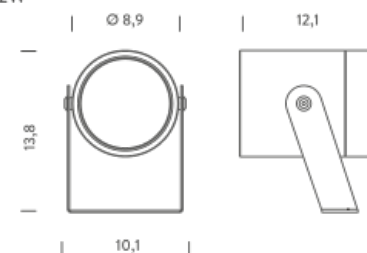

Net lamp weight 1,10 kg

Codes

BLUS1801H43DAA
BLUS1801H43DAN

Structure

grey
black

PACKAGE

Package 01 Dimension: 23,50x15x11 cm / Gross weight: 1,25 kg

Certificazioni

LUX SPOT 4,2W

LUX SPOT 12W

12W | 3000K - 14°

LAMPING

Source	LED spot
Total power	12W
Emission	orientable
Switching	according to bulb
Tension	350mA
Color temperature	3000K
Luminous flux	1100lm
Initial luminaire efficacy	92lm/W
Initial chromaticity	SDCM<3
Typ CRI	>90
IP class	67
Dimensions	ø8,9x13,8
Ambient temperature range	-20°C/35°C
Performance ambient temperature	25°C
Notes	

Net lamp weight 1,10 kg

Codes

BLUS1801N43WAA
BLUS1801N43WAN

Structure

grey
black

PACKAGE

Package 01 Dimension: 23,50x15x11 cm / Gross weight: 1,25 kg

Certificazioni

LUX SPOT 4,2W

LUX SPOT 12W

12W | 3000K - 53°

LAMPING

Source	LED spot
Total power	12W
Emission	orientable
Switching	according to bulb
Tension	350mA
Color temperature	3000K
Luminous flux	950lm
Initial luminaire efficacy	80lm/W
Initial chromaticity	SDCM<3
Typ CRI	>90
Dimensions	ø8,9x13,8
Ambient temperature range	-20°C/35°C
Performance ambient temperature	25°C
Notes	