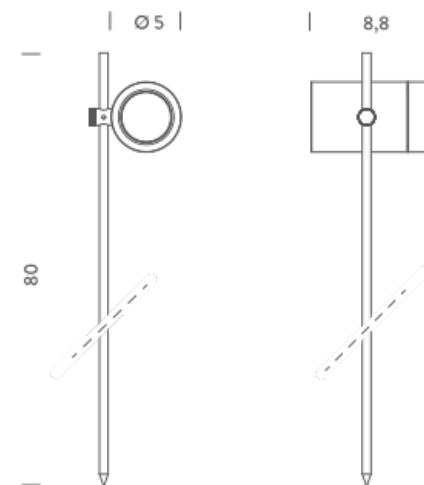

3000K | 46°

LAMPING

Source	LED
Total power	4.2W
Emission	orientable
Switching	accordi to driver
Tension	350mA
Color temperature	3000K
Luminous flux	366lm
Initial luminaire efficacy	90lm/W
Initial chromaticity	SDCM<3
Typ CRI	90
IP class	67
Dimensions	Ø5x8.8x80
Materials	anodized aluminum
Ambient temperature range	-20°C/35°C
Performance ambient temperature	25°C
Notes	driver not included. compatible control: 1-10V, DALI, DMX, Casambi
Customization options	2700K
Accessories	Drivers 350mA,
Net lamp weight	0.4 kg

4000K | 17°

LAMPING

Source	LED
Total power	4.2W
Emission	orientable
Switching	according to driver
Tension	350mA
Color temperature	4000K
Luminous flux	372lm
Initial luminaire efficacy	90lm/W
Initial chromaticity	SDCM<3
Typ CRI	90
IP class	67
Dimensions	Ø5x8.8x80
Materials	anodized aluminum
Ambient temperature range	-20°C//35°C
Performance ambient temperature	25°C
Notes	driver not included. compatible control: 1-10V, DALI, DMX, Casambi
Customization options	2700K
Accessories	Drivers 350mA,
Net lamp weight	0.4 kg

Codes

BLUG3001N21NAA
BLUG3001N21NAN
BLUG3001N21NVE

Structure

grey
black
green

PACKAGE

Package 01 Dimension: 110x12x12 cm / Gross weight: 1,42 kg

Certificazioni

NEMO^{3,000}

4000K | 46°

LAMPING

Source	LED
Total power	4.2W
Emission	orientable
Switching	according to driver
Tension	350mA
Color temperature	4000K
Luminous flux	372lm
Initial luminaire efficacy	90lm/W
Initial chromaticity	SDCM<3
Typ CRI	90
IP class	67
Dimensions	Ø5x8.8x80
Materials	anodized aluminum
Ambient temperature range	-20°C/35°C
Performance ambient temperature	25°C
Notes	driver not included. compatible control: 1-10V, DALI, DMX, Casambi
Customization options	2700K
Accessories	Drivers 350mA,
Net lamp weight	0.4 kg