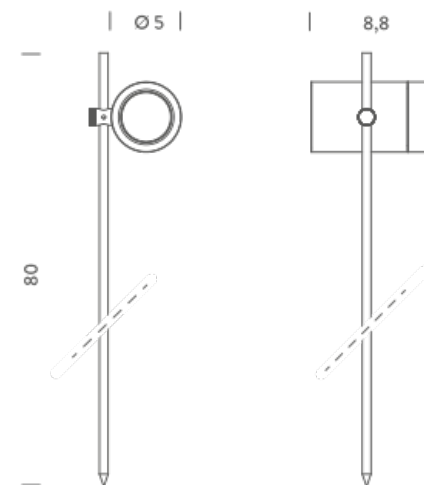

Gli spots sono disponibili con differenti finiture, temperature colore e fasci ottici e dimmerabili 1-10V e DALI.

3000K | 17°

LAMPING

Source	LED
Total power	4.2W
Emission	orientable
Switching	according to driver
Tension	350mA
Color temperature	3000K
Luminous flux	366lm
Initial luminaire efficacy	90lm/W
Initial chromaticity	SDCM<3
Typ CRI	90
IP class	67
Dimensions	Ø5x8.8x80
Materials	anodized aluminium
Ambient temperature range	-20°C/35°C
Performance ambient temperature	25°C
Notes	driver not included. compatible control: 1-10V, DALI, DMX, Casambi
Customization options	2700K
Accessories	Drivers 350mA,
Net lamp weight	0.4 kg

Codes

BLUG3001N21WAA
BLUG3001N21WAN
BLUG3001N21WVE

Structure

grey
black
green

PACKAGE

Package 01 Dimension: 110x12x12 cm / Gross weight: 1,42 kg

Certificazioni

NEMO^{3,000}

3000K | 46°

LAMPING

Source	LED
Total power	4.2W
Emission	orientable
Switching	accordi to driver
Tension	350mA
Color temperature	3000K
Luminous flux	366lm
Initial luminaire efficacy	90lm/W
Initial chromaticity	SDCM<3
Typ CRI	90
IP class	67
Dimensions	Ø5x8.8x80
Materials	anodized aluminum
Ambient temperature range	-20°C/35°C
Performance ambient temperature	25°C
Notes	driver not included. compatible control: 1-10V, DALI, DMX, Casambi
Customization options	2700K
Accessories	Drivers 350mA,
Net lamp weight	0.4 kg

4000K | 17°

LAMPING

Source	LED
Total power	4.2W
Emission	orientable
Switching	according to driver
Tension	350mA
Color temperature	4000K
Luminous flux	372lm
Initial luminaire efficacy	90lm/W
Initial chromaticity	SDCM<3
Typ CRI	90
IP class	67
Dimensions	Ø5x8.8x80
Materials	anodized aluminum
Ambient temperature range	-20°C//35°C
Performance ambient temperature	25°C
Notes	driver not included. compatible control: 1-10V, DALI, DMX, Casambi
Customization options	2700K
Accessories	Drivers 350mA,
Net lamp weight	0.4 kg