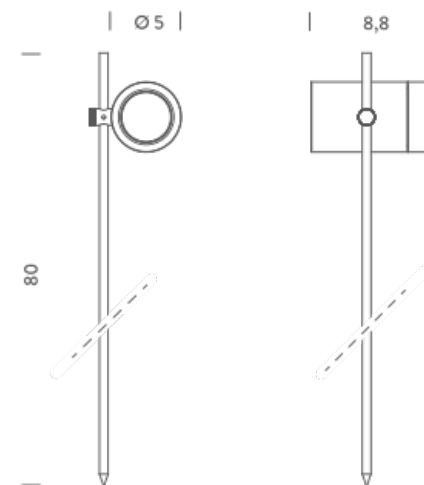

3000K | 46°

LAMPING

Source	LED
Total power	4.2W
Emission	orientable
Switching	accordi to driver
Tension	350mA
Color temperature	3000K
Luminous flux	366lm
Initial luminaire efficacy	90lm/W
Initial chromaticity	SDCM<3
Typ CRI	90
IP class	67
Dimensions	Ø5x8.8x80
Materials	anodized aluminum
Ambient temperature range	-20°C/35°C
Performance ambient temperature	25°C
Notes	driver not included. compatible control: 1-10V, DALI, DMX, Casambi
Customization options	2700K
Accessories	Drivers 350mA,
Net lamp weight	0.4 kg

Codes

BLUG3001F21WAA
BLUG3001F21WAN
BLUG3001F21WVE

Structure

grey
black
green

PACKAGE

Package 01 Dimension: 110x12x12 cm / Gross weight: 1,42 kg

Certificazioni

NEMO^{3,000}

4000K | 17°

LAMPING

Source	LED
Total power	4.2W
Emission	orientable
Switching	according to driver
Tension	350mA
Color temperature	4000K
Luminous flux	372lm
Initial luminaire efficacy	90lm/W
Initial chromaticity	SDCM<3
Typ CRI	90
IP class	67
Dimensions	Ø5x8.8x80
Materials	anodized aluminum
Ambient temperature range	-20°C//35°C
Performance ambient temperature	25°C
Notes	driver not included. compatible control: 1-10V, DALI, DMX, Casambi
Customization options	2700K
Accessories	Drivers 350mA,
Net lamp weight	0.4 kg

4000K | 46°

LAMPING

Source	LED
Total power	4.2W
Emission	orientable
Switching	according to driver
Tension	350mA
Color temperature	4000K
Luminous flux	372lm
Initial luminaire efficacy	90lm/W
Initial chromaticity	SDCM<3
Typ CRI	90
IP class	67
Dimensions	Ø5x8.8x80
Materials	anodized aluminum
Ambient temperature range	-20°C/35°C
Performance ambient temperature	25°C
Notes	driver not included. compatible control: 1-10V, DALI, DMX, Casambi
Customization options	2700K
Accessories	Drivers 350mA,
Net lamp weight	0.4 kg