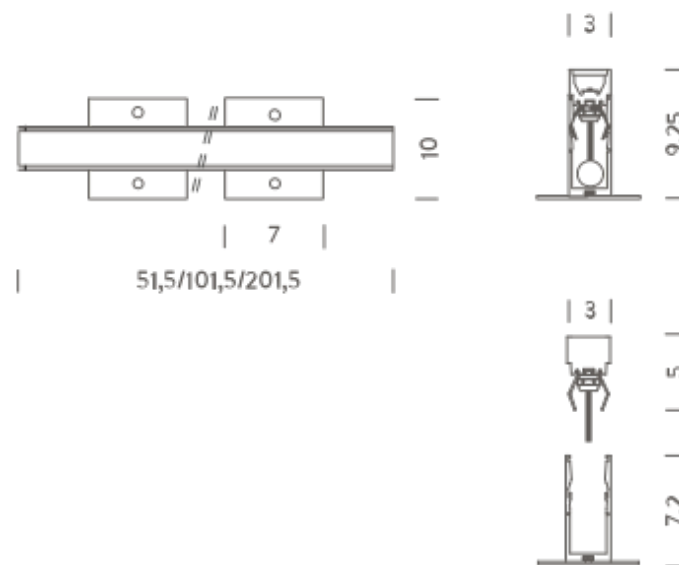

0,50M | 4000K

LAMPING

Source	Linear LED
Total power	8W
Emission	wall washer
Switching	according to driver
Tension	24VDC
Color temperature	4000K
Luminous flux	650lm
Typ CRI	90
IP class	67
Materials	aluminum
Mechanical impact protection code	IK10
Notes	driver not included, cable length 0,5m, certified 500kg static load, 3500kg dynamic load
Customization options	1-10V, DALI, DMX, Casambi, body length
Accessories	Drivers 24VDC + DALI interface,

Codes

BWLK0205226NAA

Structure

grey

Certificazioni