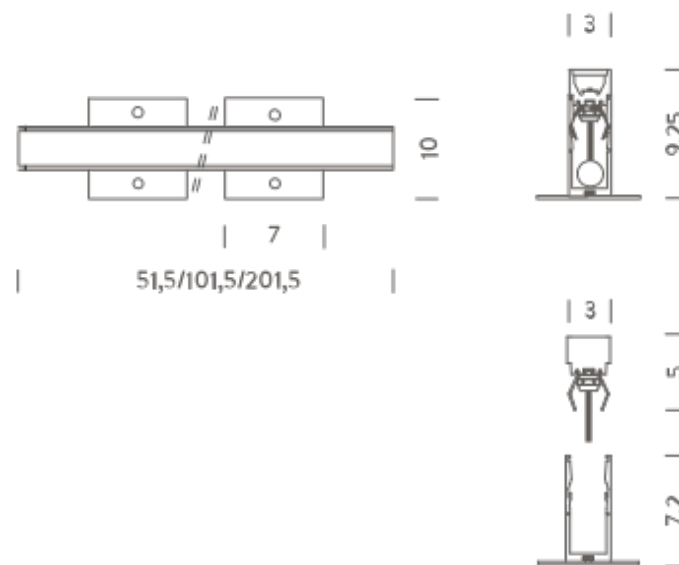

2M | 3000K

LAMPING

Source	Linear LED
Total power	32W
Emission	wall washer
Switching	according to driver
Tension	24VDC
Color temperature	3000K
Luminous flux	2500lm
Typ CRI	90
IP class	67
Materials	aluminum
Mechanical impact protection code	IK10
Notes	driver not included, cable length 0,5m, certified 500kg static load, 3500kg dynamic load
Customization options	1-10V, DALI, DMX, Casambi, body length
Accessories	Drivers 24VDC + DALI interface,

Codes

BWLK0220226WAA

Structure

grey

Certificazioni

UK
CA