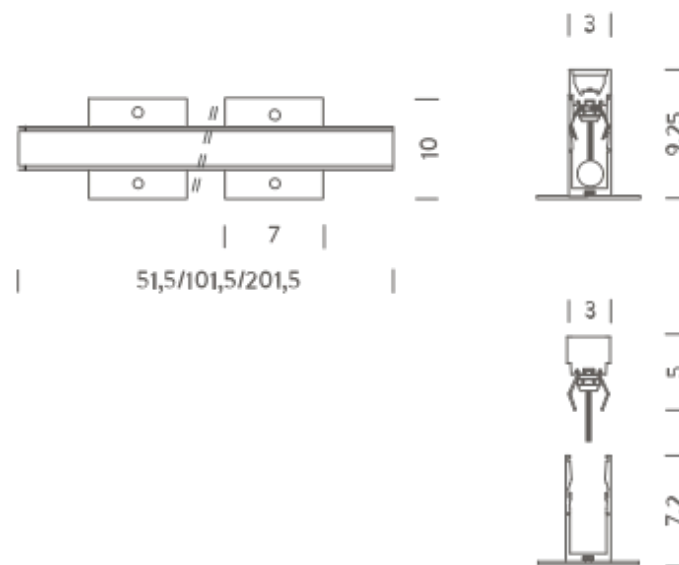

1M | 4000K

LAMPING

Source	Linear LED
Total power	16W
Emission	wall washer
Switching	according to driver
Tension	24VDC
Color temperature	4000K
Luminous flux	1300lm
Typ CRI	90
IP class	67
Materials	aluminum
Mechanical impact protection code	IK10
Notes	driver not included, cable length 0,5m, certified 500kg static load, 3500kg dynamic load
Customization options	1-10V, DALI, DMX, Casambi, body length
Accessories	Drivers 24VDC + DALI interface,

Codes

BWLK0210226NAA

Structure

grey

Certificazioni