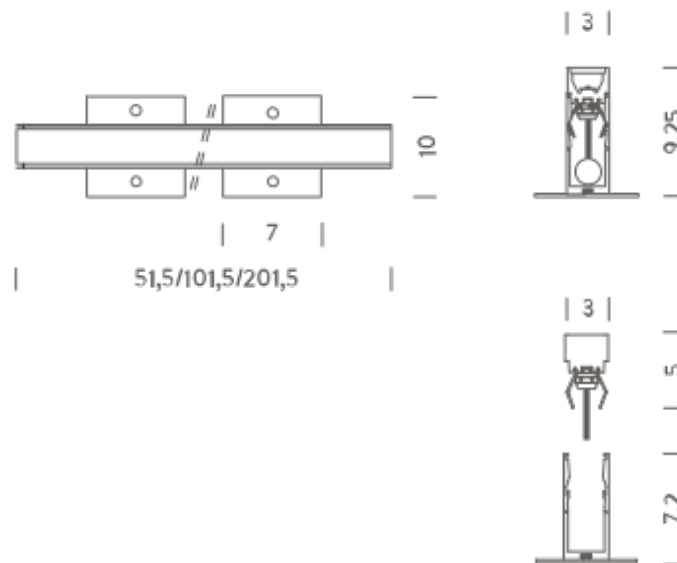

0,50M | 3000K

LAMPING

Source	Linear LED
Total power	8W
Emission	wall washer
Switching	according to driver
Tension	24VDC
Color temperature	3000K
Luminous flux	625lm
Typ CRI	90
IP class	67
Materials	aluminum
Mechanical impact protection code	IK10
Notes	driver not included, cable length 0,5m, certified 500kg static load, 3500kg dynamic load
Customization options	1-10V, DALI, DMX, Casambi, body length
Accessories	Drivers 24VDC + DALI interface,

Codes

BWLK0205226WAA

Structure

grey

Certificazioni