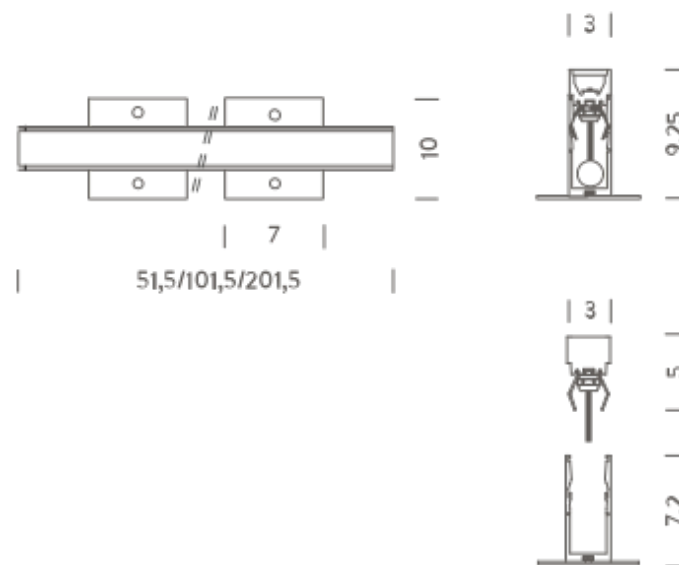

1M | 3000K

LAMPING

Source	Linear LED
Total power	16W
Emission	wall washer
Switching	according to driver
Tension	24VDC
Color temperature	3000K
Luminous flux	1250lm
Typ CRI	90
IP class	67
Materials	aluminum
Mechanical impact protection code	IK10
Notes	driver not included, cable length 0,5m, certified 500kg static load, 3500kg dynamic load
Customization options	1-10V, DALI, DMX, Casambi, body length
Accessories	Drivers 24VDC + DALI interface,

Codes

BWLK0210226WAA

Structure

grey

Certificazioni