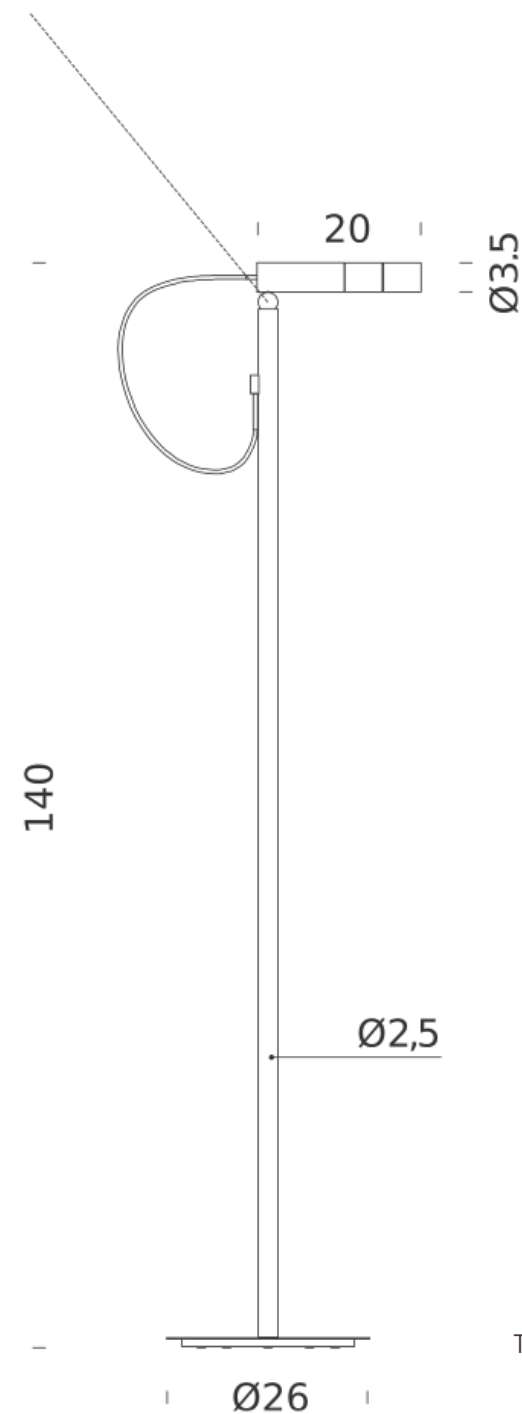

2700K

LAMPING

Source	LED board
Total power	8W
Emission	spot light, orientable 360°
Switching	dim and zoom on board
Tension	110-240V
Color temperature	2700K
Luminous flux	466lm*
Typ CRI	90
IP class	20
Dimensions	ø26x140
Materials	aluminum + steel for base
Notes	cable length 2m. 360° magnetic rotation. 15-60° optic, nominal flux*

Codes

TYP LNN 21
TYP LSN 21

Structure

black
aluminum satin

PACKAGE

Package 01

Dimension: 146x23x11 cm / Net weight: 1,1 kg / Gross weight: 2 kg

Package 02

Dimension: 30x32x12 cm / Net weight: 3,5 kg / Gross weight: 4,5 kg

Certificazioni

360° magnet rotation

3000K

LAMPING

Source	LED board
Total power	8W
Emission	spot light, orientable 360°
Switching	dim and zoom on board
Tension	110-240V
Color temperature	3000K
Luminous flux	466lm*
Typ CRI	90
IP class	20
Dimensions	ø26x140
Materials	aluminum + steel for base
Notes	cable length 2m. 360° magnetic rotation. 15-60° optic, nominal flux*

Codes

TYP LNN 22

TYP LSN 22

PACKAGE

Package 01

Dimension: 146x23x11 cm / Net weight: 1,1 kg / Gross weight: 2 kg

Package 02

Dimension: 30x32x12 cm / Net weight: 3,5 kg / Gross weight: 4,5 kg