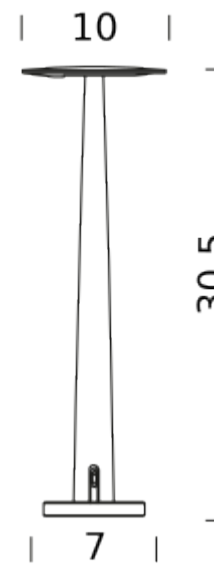

portofino
marble