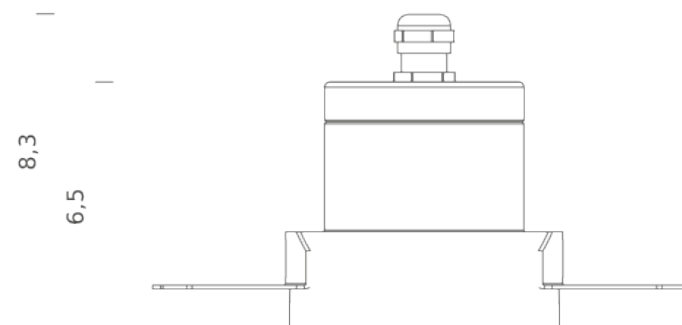

17° | 4000K

LUX CEILING TRIMLESS 4,2W

LAMPING

Source	LED spot
Total power	4,2W
Emission	Direct 17°
Switching	according to driver
Tension	350mA
Color temperature	4000K
Luminous flux	366lm
Initial luminaire efficacy	90lm/W
Initial chromaticity	SDCM<3
Typ CRI	>90
IP class	65
Dimensions	Ø7.2x8.3mm
Ambient temperature range	-20°C / 35°C
Performance ambient temperature	25°C
Notes	Cable length 1m, driver not included. Compatible control: 1-10V, DALI, TRIAC, series connection, CRI90

Codes

BLUC2101N21NAA
BLUC2101N21NAN

Structure

grey
black

Certificazioni