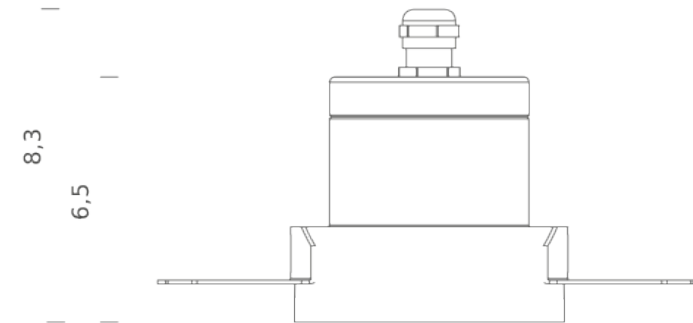

46° | 3000K

LUX CEILING TRIMLESS 4,2W

LAMPING

Source	LED spot
Total power	4,2W
Emission	Direct 46°
Switching	according to driver
Tension	350mA
Color temperature	3000K
Luminous flux	366lm
Initial luminaire efficacy	90lm/W
Initial chromaticity	SDCM<3
Typ CRI	>90
IP class	65
Dimensions	Ø7.2x8.3mm
Ambient temperature range	-20°C / 35°C
Performance ambient temperature	25°C
Notes	Cable length 1m, driver not included. Compatible control: 1-10V, DALI, TRIAC, series connection, CRI90

Codes

BLUC2101721WAA
BLUC2101721WAN

Structure

grey
black

Certificazioni