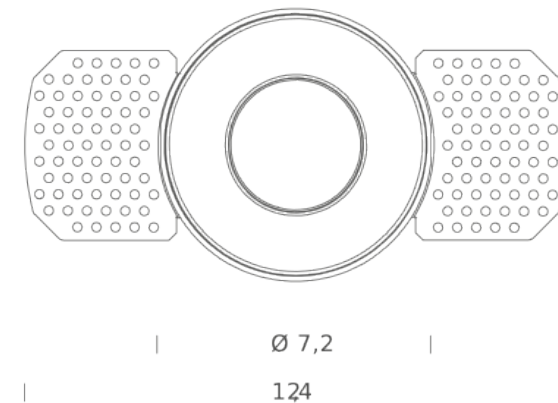

46° | 3000K

LUX CEILING TRIMLESS 4,2W

LAMPING

Source	LED spot
Total power	4,2W
Emission	Direct 46°
Switching	according to driver
Tension	350mA
Color temperature	3000K
Luminous flux	366lm
Initial luminaire efficacy	90lm/W
Initial chromaticity	SDCM<3
Typ CRI	>90
IP class	65
Dimensions	Ø7.2x8.3mm
Ambient temperature range	-20°C / 35°C
Performance ambient temperature	25°C
Notes	Cable length 1m, driver not included. Compatible control: 1-10V, DALI, TRIAC, series connection, CRI90

Codes

BLUC2101721WAA
BLUC2101721WAN

Structure

grey
black

Certificazioni