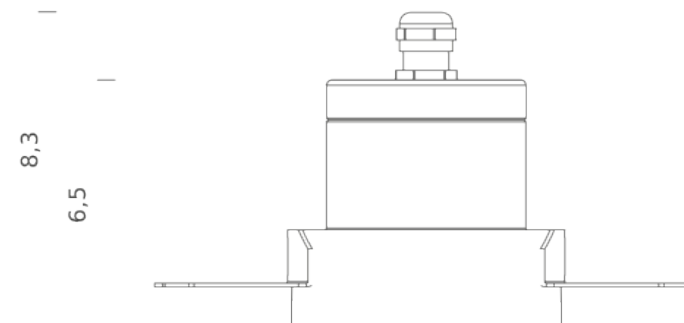

17° | 3000K

LUX CEILING TRIMLESS 4,2W

LAMPING

Source	LED spot
Total power	4,2W
Emission	Direct 17°
Switching	according to driver
Tension	350mA
Color temperature	3000K
Luminous flux	366lm
Initial luminaire efficacy	90lm/W
Initial chromaticity	SDCM<3
Typ CRI	>90
IP class	65
Dimensions	Ø7.2x8.3mm
Ambient temperature range	-20°C / 35°C
Performance ambient temperature	25°C
Notes	Cable length 1m, driver not included. Compatible control: 1-10V, DALI, TRIAC, series connection, CRI90

Codes

BLUC2101N21WAA
BLUC2101N21WAN

Structure

grey
black

Certificazioni