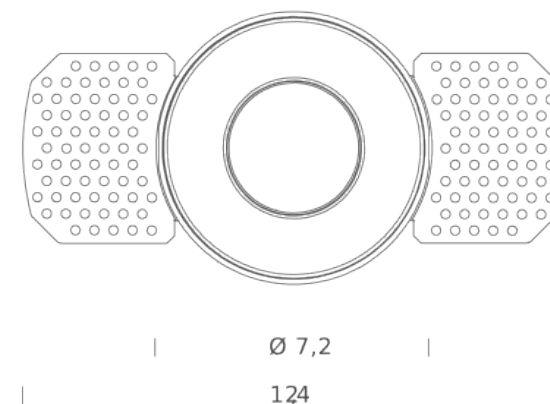

17° | 3000K

LUX CEILING TRIMLESS 4,2W

LAMPING

Source	LED spot
Total power	4,2W
Emission	Direct 17°
Switching	according to driver
Tension	350mA
Color temperature	3000K
Luminous flux	366lm
Initial luminaire efficacy	90lm/W
Initial chromaticity	SDCM<3
Typ CRI	>90
IP class	65
Dimensions	Ø7.2x8.3mm
Ambient temperature range	-20°C / 35°C
Performance ambient temperature	25°C
Notes	Cable length 1m, driver not included. Compatible control: 1-10V, DALI, TRIAC, series connection, CRI90

Codes

BLUC2101N21WAA
BLUC2101N21WAN

Structure

grey
black

Certificazioni