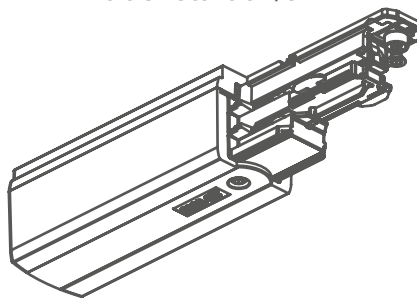

<i>code</i>	<i>finishing</i>
MTRKADX0ABI	White
MTRKASX0ABI	White
MTRKADX0ANE	Black
MTRKASX0ANE	Black

track start dx/sx

MTRKEND00BI	White
MTRKEND00NE	Black

track end

MTRKJLOABI	White
MTRKJLOANE	Black

straight coupler

MTRKJFOABI	White
MTRKJFOANE	Black

fleixible couper