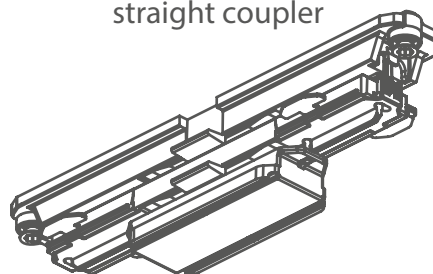

<i>code</i>	<i>finishing</i>
MTRKADX0ABI	White
MTRKASX0ABI	White
MTRKADX0ANE	Black
MTRKASX0ANE	Black

track start dx/sx

MTRKEND00BI	White
MTRKEND00NE	Black

track end

MTRKJLOABI	White
MTRKJLOANE	Black

straight coupler

MTRKJFOABI	White
MTRKJFOANE	Black

fleixible couper