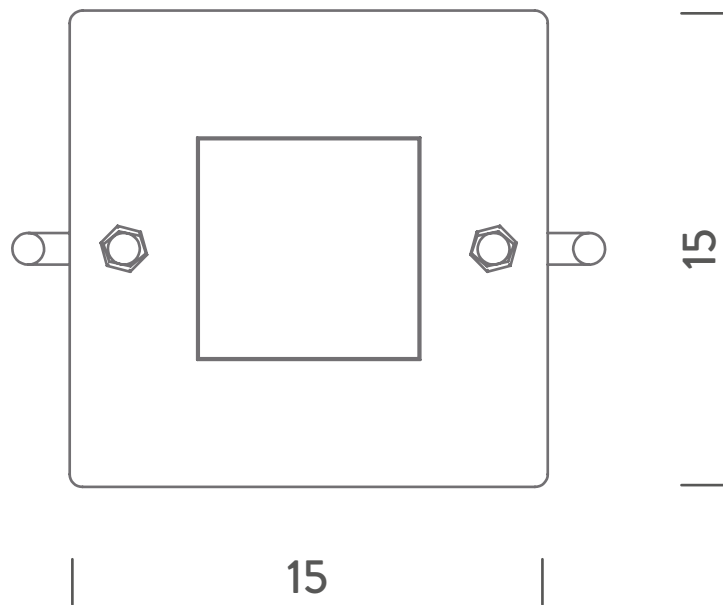

Anti vandal fixing plate for outdoor version

cod. RIC FIX 21

grey

Package dimensions: 20x17x17

Net weight: 0.5kg Gross weight: 1,2kg