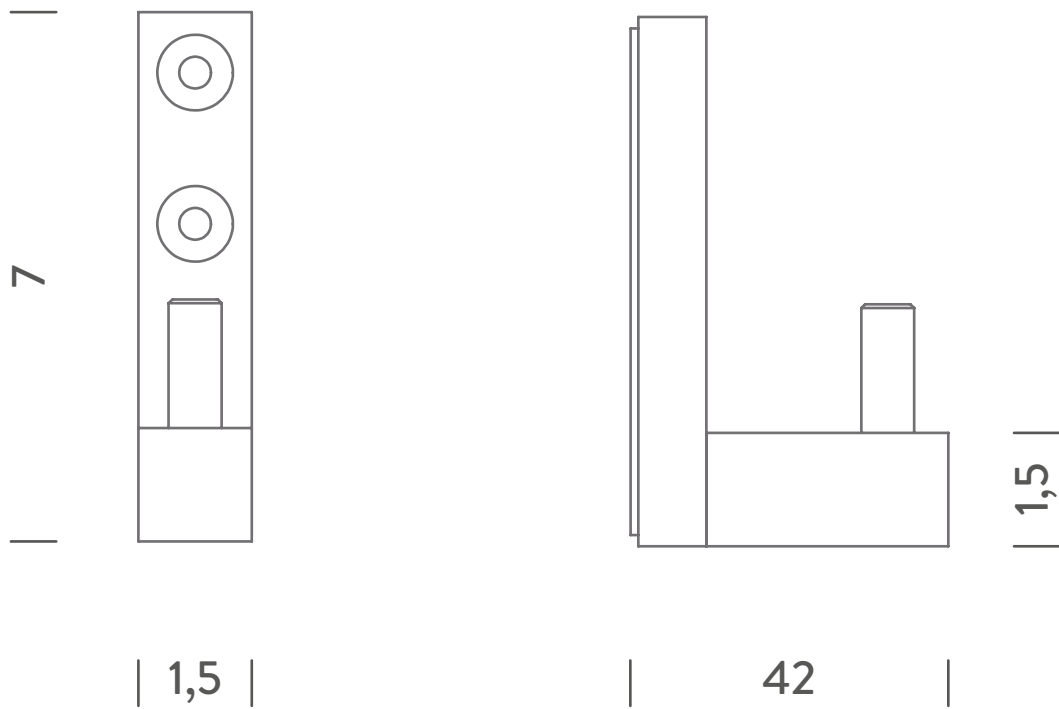

Wall fixing

cod. UNT ATN 31

black

Package dimensions: 12x11x3cm
Net weight: 0,2kg Gross weight: 0,4kg