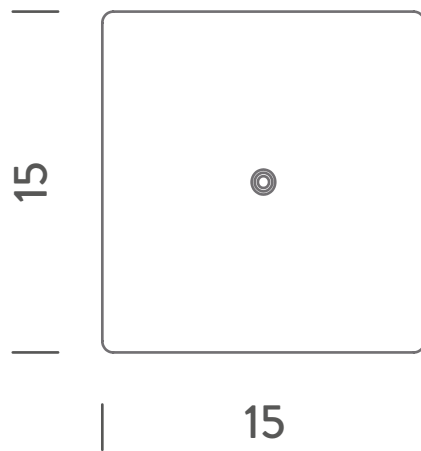

# Table base

cod. UNT BAN 11

black

Package dimensions: 24x20x8cm  
Net weight: 4kg Gross weight: 4,5kg