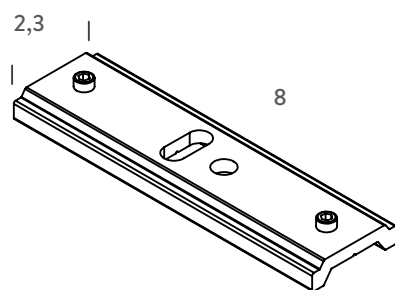

code

MFLECL00AL

finishing

Black