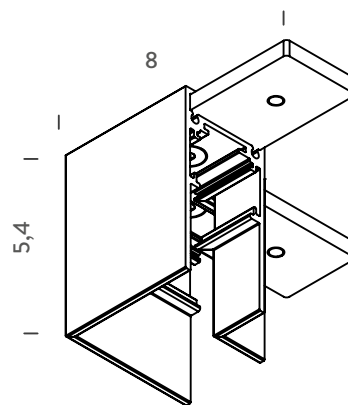

Compatible with ceiling/pendant track

NEMOSTUDIO

code

MFLE90C00NE

finishing

Black

code

MFLECL00AL