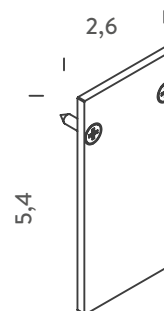

Compatible with ceiling and trimless track

NEMOSTUDIO

code *finishing*
MFLEBKALIM Black

code *finishing*
MFLEBKGIUNTOAL Black

code *finishing*
MFLEJFONE Black

code *finishing*
MFLEEND00NE Black

code *finishing*
MFLEEND01NE Black