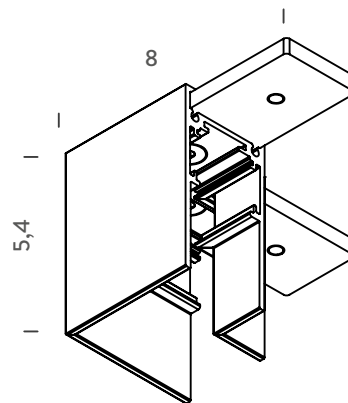

finishing

Black

Compatible with ceiling/pendant track

NEMOSTUDIO

code

MFLE90C00NE

finishing

Black