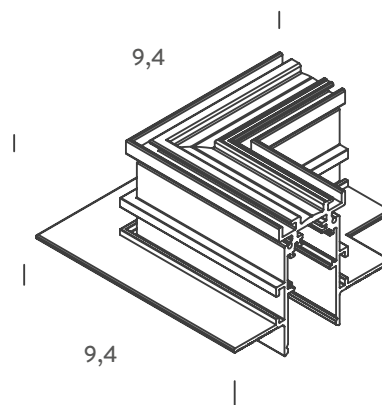

Compatible with trimless track

NEMOSTUDIO

code

MFLE90T00NE

finishing

Black

code

MFLE90T01NE