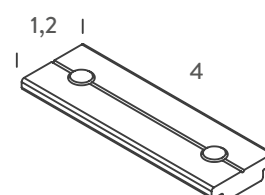

code

MFLEMJT00NE

finishing

Black