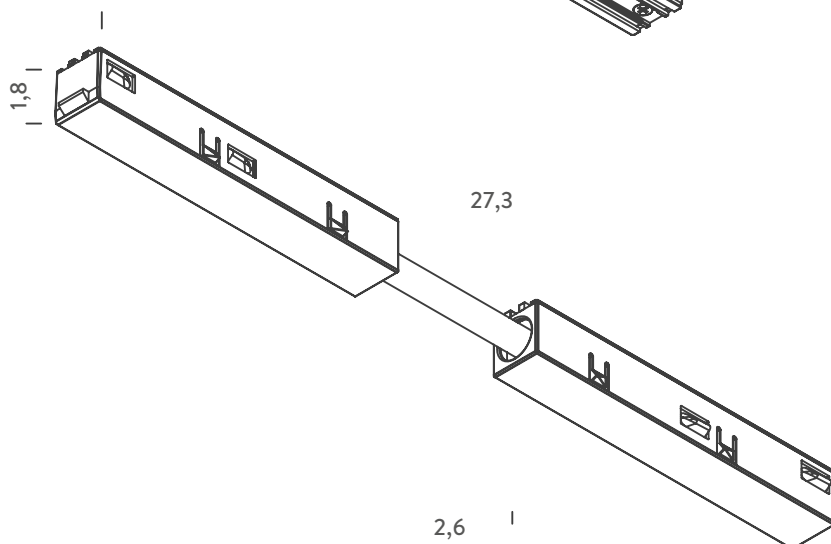

code *finishing*
MFLEJFONE Black