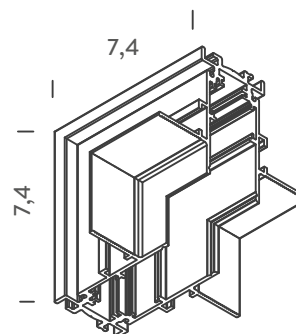

code

MFLE90T01NE

finishing

Black