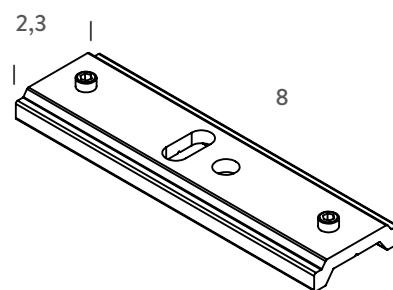

code

MFLECL00AL

finishing

Black