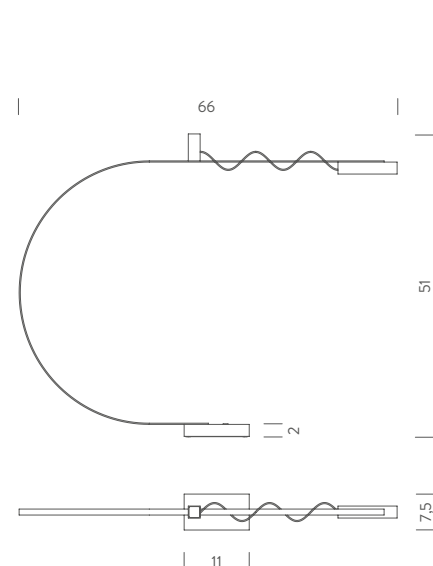

1. IT La lampada da tavolo Cupido incarna una storia d'amore tra massa e linea, esprimendo la tensione romantica che scaturisce dalla fusione di questi due elementi. Un sottile cavo modella lo stelo metallico della lampada, evocando l'immagine dell'arco di Cupido, simbolo di un legame profondo e appassionato. Il risultato è un equilibrio armonioso tra eleganza e forza visiva.
2. FR La lampe de table Cupido incarne une histoire d'amour entre la masse et la ligne, exprimant la tension romantique qui résulte de la fusion de ces deux éléments. Un câble fin façonne la tige métallique de la lampe, évoquant l'image de l'arc de Cupidon, symbolisant un lien profond et passionné. Le résultat est un équilibre harmonieux entre élégance et force visuelle.
3. DE Die Tischleuchte Cupid verkörpert eine Liebesgeschichte zwischen Masse und Linie und drückt die romantische Spannung aus, die sich aus der Verschmelzung dieser beiden Elemente ergibt. Ein feines Kabel formt den Metallstiel der Leuchte, erinnert an das Bild von Amors Bogen, der eine tiefe und leidenschaftliche Bindung symbolisiert. Das Ergebnis ist ein harmonisches Gleichgewicht zwischen Eleganz und visueller Stärke.

Finishes

Technical Information

LED linear
5W
245lm
Dimmable on board
110/240V
2700K
CRI 90
IP 20

Versions

Polished/Polished	CUP LLL 11
Polished/Yellow/Orange	CUP LLG 11